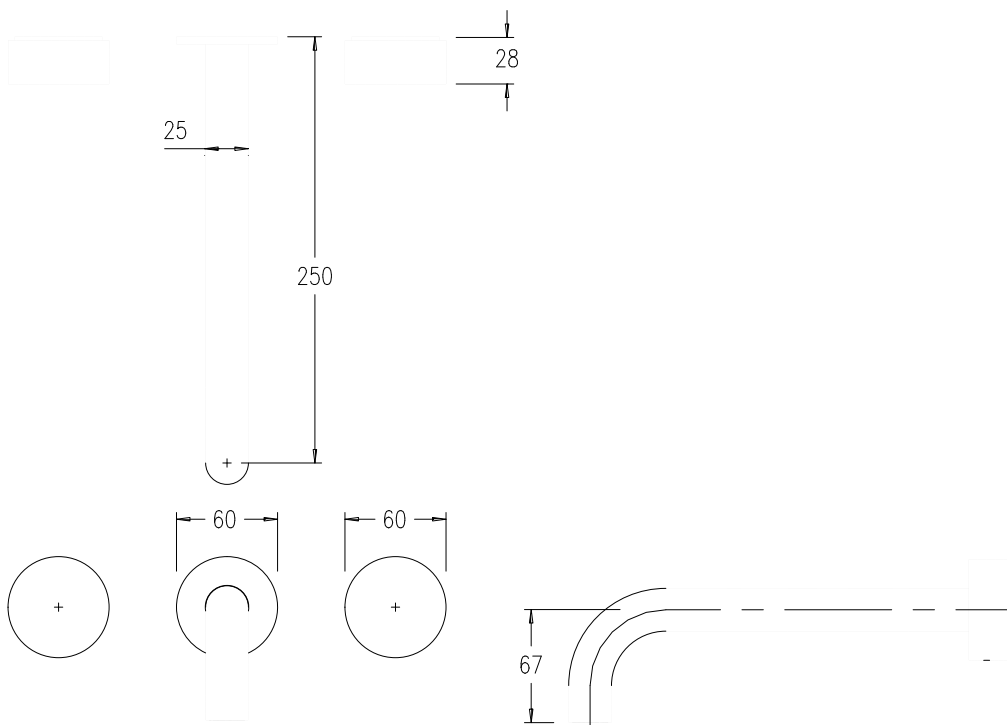

Milli Pure Bath Set 250mm with Cirque Textured Handles

SPECIFICATIONS

Recommended Use	Domestic, Commercial, Hotel
Colour Variations	Chrome, Matte Black, Brushed Nickel, Brushed Gunmetal
Recommended Pressure Range	300 - 500Kpa
Max Continuous Working Pressure	500Kpa
Max Continuous Working Temperature	65 deg. C
Suitable for Storage Tank Hot Water	Yes
Suitable for Continuous Flow Hot Water	Yes
Suitable for Gravity Feed Hot Water	No

WARRANTY

Warranty - Domestic Use	15 Years
Spare Parts	1 Year
Labour	1 Year

Please refer to Warranty Page for full Terms and Conditions

Dimensions are nominal measurements only.

Disclaimer: Products in this specification manual must by regulation be installed by licensed and registered trade people. The manufacturer/distributor reserves the right to vary specifications or delete models from their range without prior notification. Dimensions are nominal measurements only. Dimensions and set-outs listed are correct at time of publication however the manufacturer/distributor takes no responsibility for printing errors.

Published 22/08/2019

To see the complete Milli range go to www.reece.com.au/bathrooms