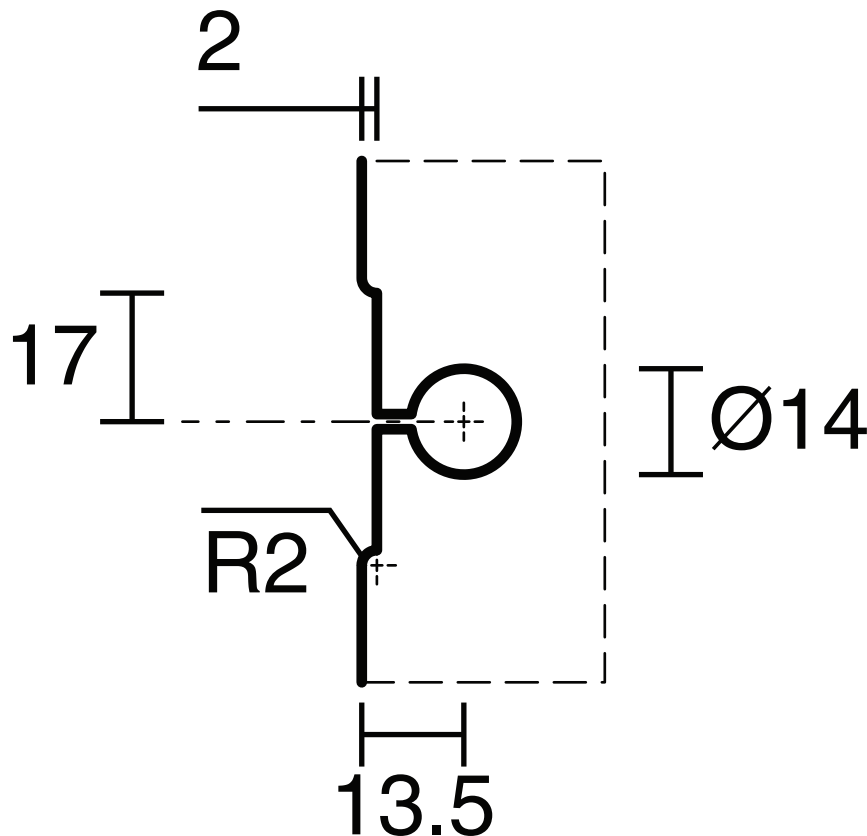

Kado Lux Shower Hardware Cutout Template

Kado Lux Frameless Shower Screen Wall Channel and Clips

Please note that the cutout template is provided as a guide only. This cutout template should be checked against the actual screen to determine correct fit.

Scale 1:1 at A4

KADO