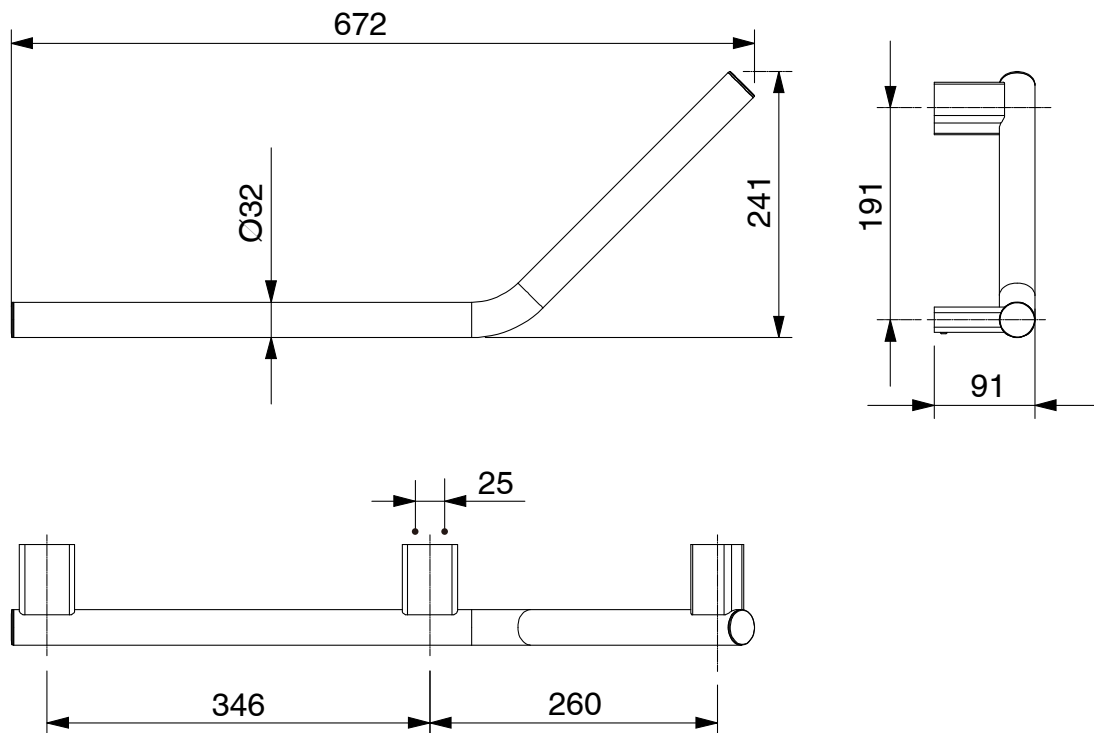

Note: The Mizu Drift Assisted Living range is not intended for installation in AS 1428 spaces. Consult with a Reece showroom representative for any AS 1428 requirements.