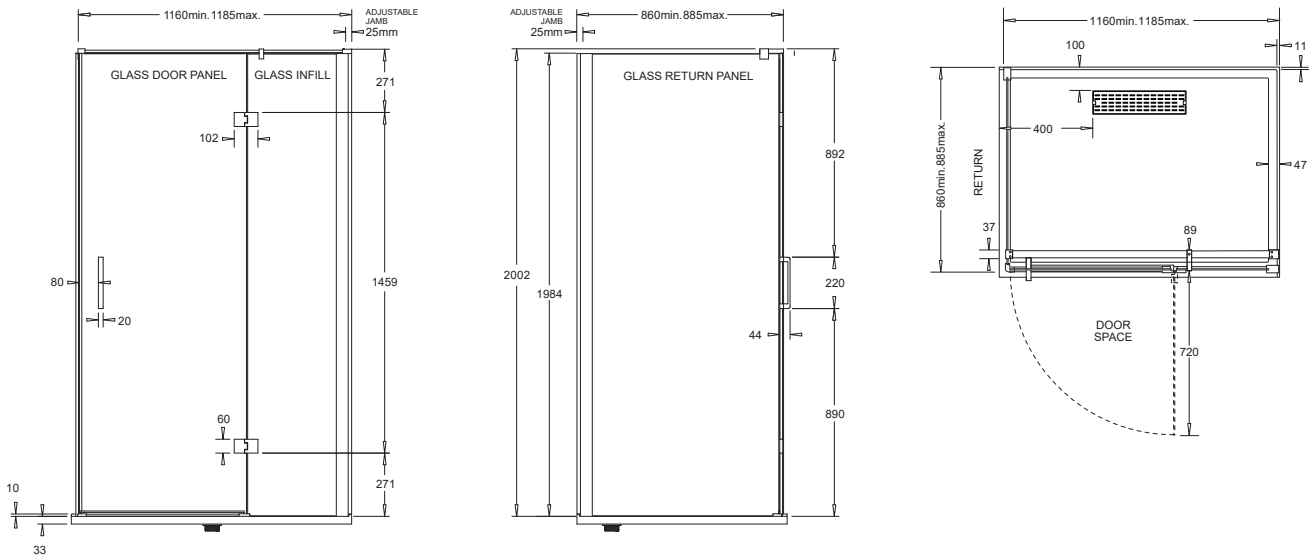

WARRANTY

Warranty - Domestic Use	7 Years
Spare Parts & Labour	12 Months

Please refer to Warranty Page for full Terms and Conditions