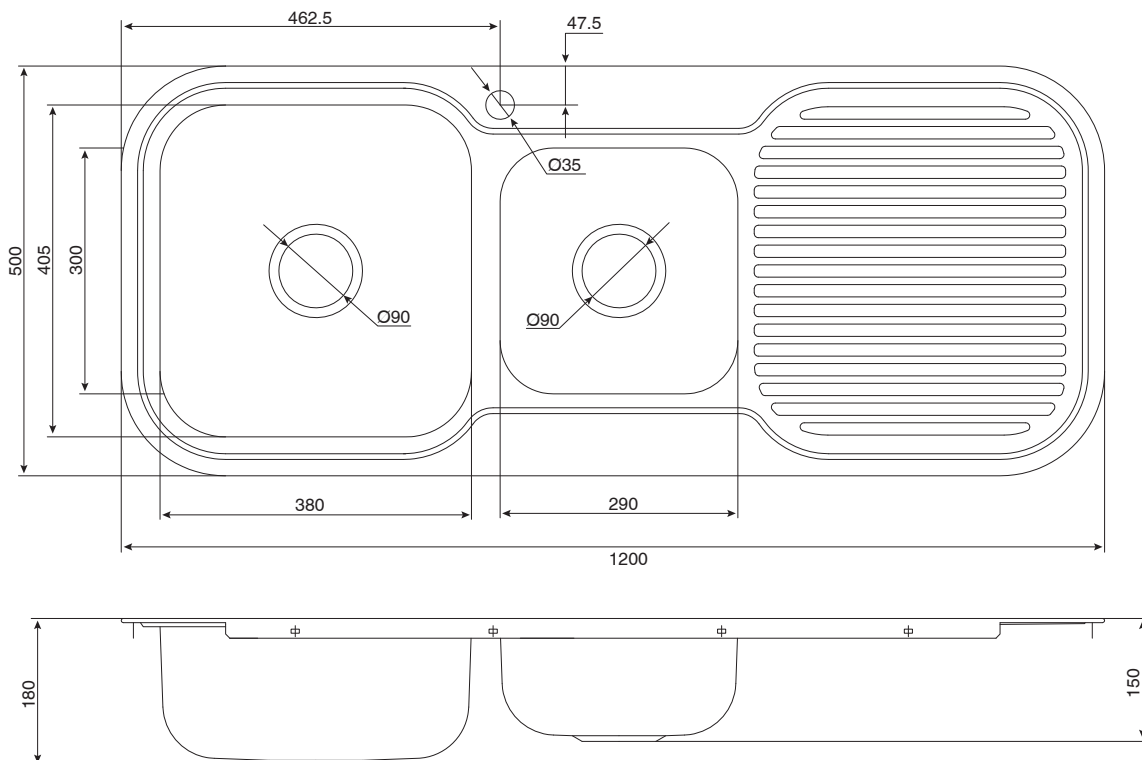

Dimensions are nominal measurements only.

CLEANING RECOMMENDATIONS:

We recommend the use of soapy water or approved cleaners. This product should not be cleaned with abrasive materials. Damage caused by any improper treatment is not covered by the product warranty. Refer to Warranty Conditions

Disclaimer: Products in this specification manual must by regulation be installed by licensed and registered trade people. The manufacturer/distributor reserves the right to vary specifications or delete models from their range without prior notification. Dimensions are nominal measurements only. Dimensions and set-outs listed are correct at time of publication however the manufacturer/distributor takes no responsibility for printing errors.

Published 13/04/2021

To see the complete Base range go to www.reece.com.au