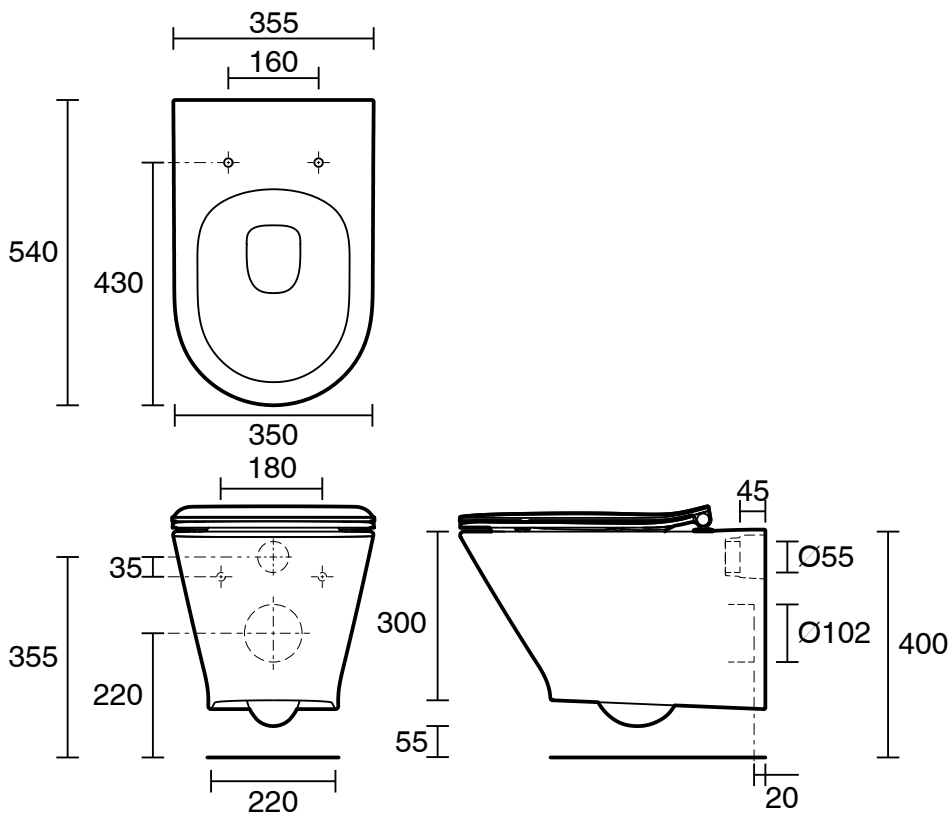

Roca The Gap Round Wall Hung Rimless Pan with Soft Close Quick Release Thin Seat White (4 Star)

10042

SPECIFICATIONS

Recommended Use	Domestic, Hotel & Commercial
Pan Colour	White
Pan Material	Vitreous China
Toilet Seat Material	Urea
Weight of Pan	26.4 kg
Rim Configuration	Rimless
Pan Outlet Type	P Trap
Fixing Bolts	Sold Separately

WARRANTY

Warranty - Domestic Use	15 Years
Spare Parts & Labour	12 Months

Please refer to Warranty Page for full Terms and Conditions

Dimensions are nominal measurements only.

CLEANING RECOMMENDATIONS:

We recommend the use of soapy water or approved cleaners. This product should not be cleaned with abrasive materials. Damage caused by any improper treatment is not covered by the product warranty. Refer to Warranty Conditions

Disclaimer: Products in this specification manual must by regulation be installed by licensed and registered trade people. The manufacturer/distributor reserves the right to vary specifications or delete models from their range without prior notification. Dimensions are nominal measurements only. Dimensions and set-outs listed are correct at time of publication however the manufacturer/distributor takes no responsibility for printing errors.

Published 19/07/2024

To see the complete Roca range go to www.reece.com.au/bathrooms