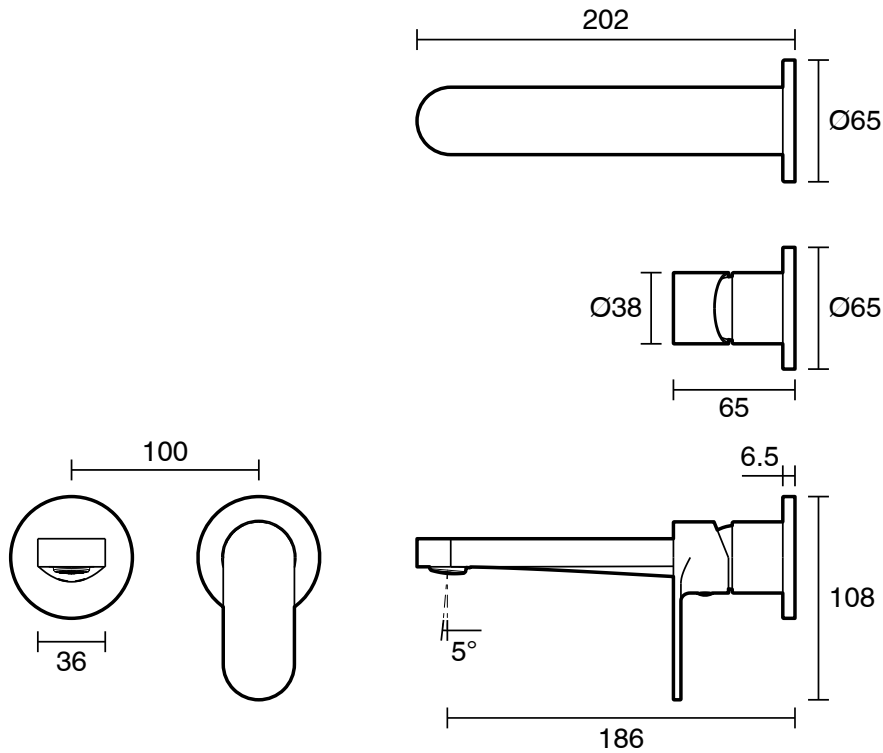

mizu

Mizu Soothe MK2 Wall Basin/Bath Mixer Set 2 Piece Kit Brushed Brass (6 Star)

9512399

SPECIFICATIONS

Recommended Use	Domestic;Commercial;Hotel
Colour Finish	Brushed Brass
Primary Material	Lead Free Brass

WARRANTY

Warranty - Domestic Use (Years)	10
Spare Parts & Labour (Years)	1

Please refer to Warranty Page for full Terms and Conditions

Dimensions are nominal measurements only.

CLEANING RECOMMENDATIONS:

We recommend the use of soapy water or approved cleaners. This product should not be cleaned with abrasive materials. Damage caused by any improper treatment is not covered by the product warranty. Refer to Warranty Conditions

Disclaimer: Products in this specification manual must by regulation be installed by licensed and registered trade people. The manufacturer/distributor reserves the right to vary specifications or delete models from their range without prior notification. Dimensions are nominal measurements only. Dimensions and set-outs listed are correct at time of publication however the manufacturer/distributor takes no responsibility for printing errors.

Published 28/11/2024

To see the complete Mizu range go to www.reece.com.au