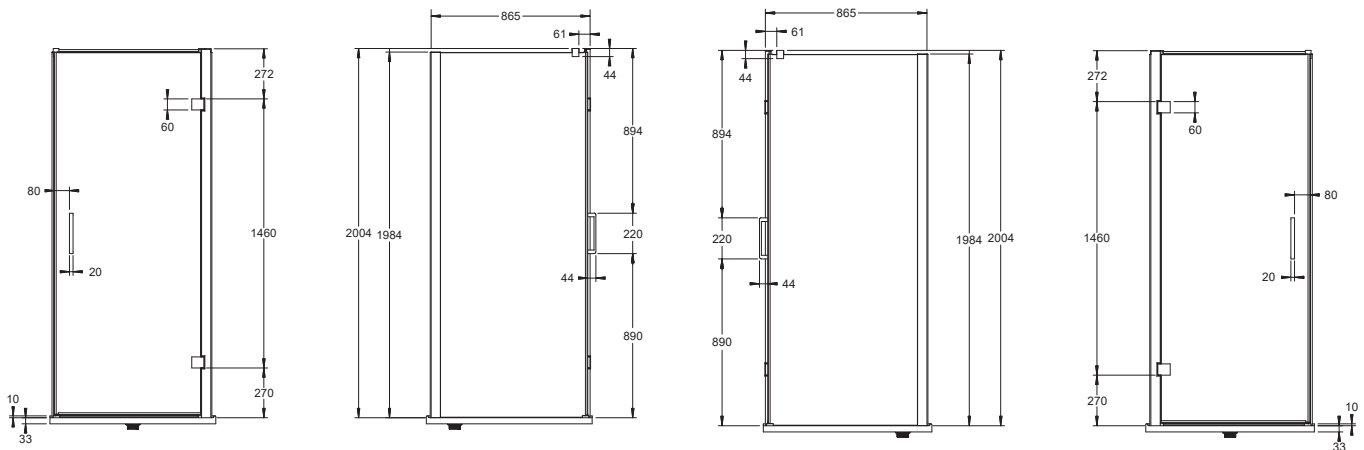

Right Hand

WARRANTY

Warranty - Domestic Use	7 Years
Spare Parts & Labour	12 Months

Please refer to Warranty Page for full Terms and Conditions

Left Hand