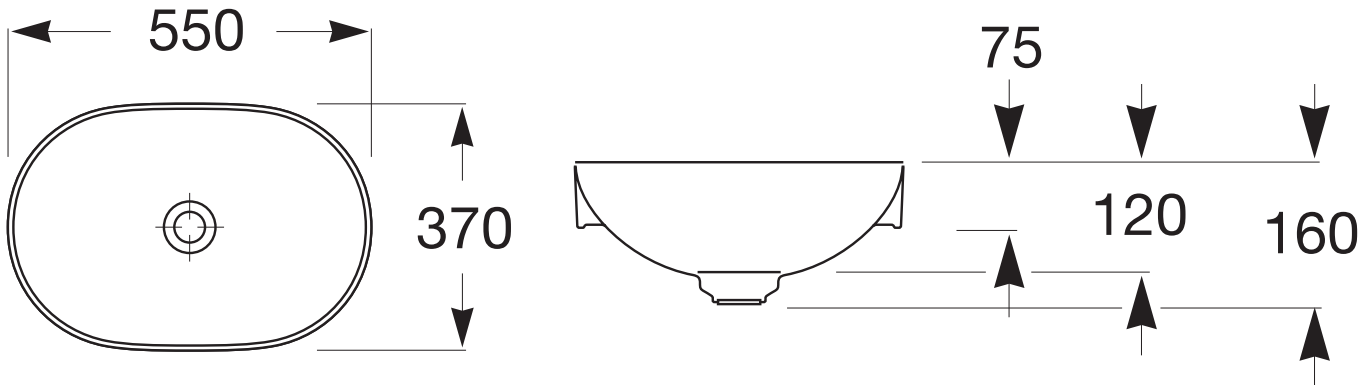

Roca Inspira Round Oval Semi Inset Basin 550mm x 370mm Gloss White

1808095

SPECIFICATIONS

Recommended Use	Domestic, Hotel & Commercial
Basin Colour	White
Basin Finish	Gloss
Material	FINECERAMIC®
Mounting	Inset
Overflow Configuration	No Overflow
Taphole Configuration	No Taphole
Bowl Capacity	13L
Weight	8.8kg
Plug & Waste Size	Open Waste
Plug & Waste	Sold Separately
Tapware	Sold Separately

WARRANTY

Warranty - Domestic Use	15 Years
Spare Parts & Labour	12 Months

Please refer to Warranty Page for full Terms and Conditions

Dimensions are nominal measurements only.

CLEANING RECOMMENDATIONS:

We recommend the use of soapy water or approved cleaners. This product should not be cleaned with abrasive materials. Damage caused by any improper treatment is not covered by the product warranty. Refer to Warranty Conditions

Disclaimer: Products in this specification manual must by regulation be installed by licensed and registered trade people. The manufacturer/distributor reserves the right to vary specifications or delete models from their range without prior notification. Dimensions are nominal measurements only. Dimensions and set-outs listed are correct at time of publication however the manufacturer/distributor takes no responsibility for printing errors.

Published 05/11/2021

To see the complete Roca range go to
www.reece.com.au