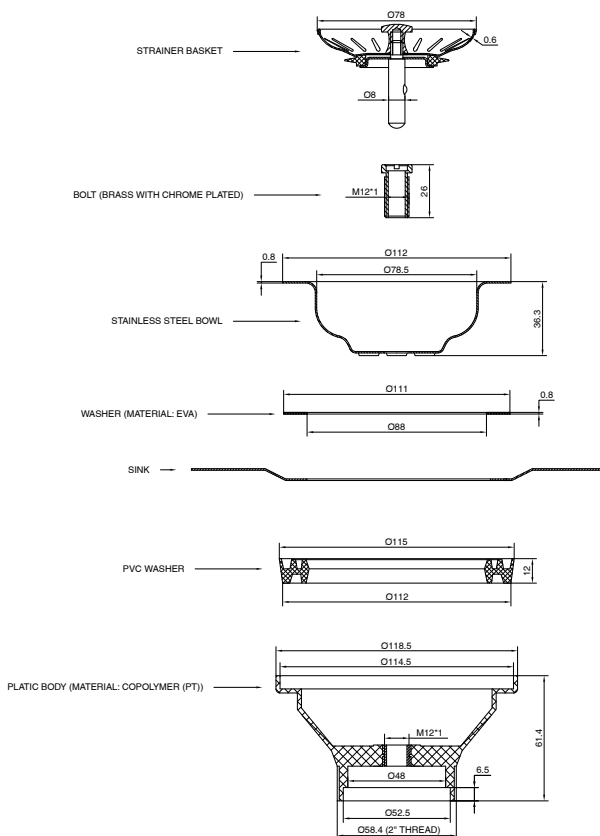

Memo Basket Plug & Waste 90mm x 50mm (Suits Stainless Steel Sinks) Nickel

2407004

SPECIFICATIONS

Recommended Use	Domestic, Hotel & Commercial
Material	Stainless Steel (304 Grade)
Colour	Nickel
Finish	Satin
Size	90mm x 50mm
Suitable for	This waste is suitable for stainless steel sinks

WARRANTY

Replacement Only - Domestic Use	12 Months

Please refer to Warranty Page for full Terms and Conditions

Dimensions are nominal measurements only.

CLEANING RECOMMENDATIONS:

We recommend using a soft cloth or moist sponge with soapy water or mild detergent. Rinse with clean water, towel dry after cleaning. Clean regularly to protect surface finish. Do not use chemical or abrasive cleaners, avoid using a scrubbing brush or scourer sponge to clean. A soft brush can be used for hard to reach places. Damage caused by any improper treatment is not covered by the product warranty. Refer to Warranty Conditions.

Disclaimer: Products in this specification manual must by regulation be installed by licensed and registered trade people. The manufacturer/distributor reserves the right to vary specifications or delete models from their range without prior notification. Dimensions are nominal measurements only. Dimensions and set-outs listed are correct at time of publication however the manufacturer/distributor takes no responsibility for printing errors.

Published 03/10/2022

To see the complete Memo range go to www.reece.com.au