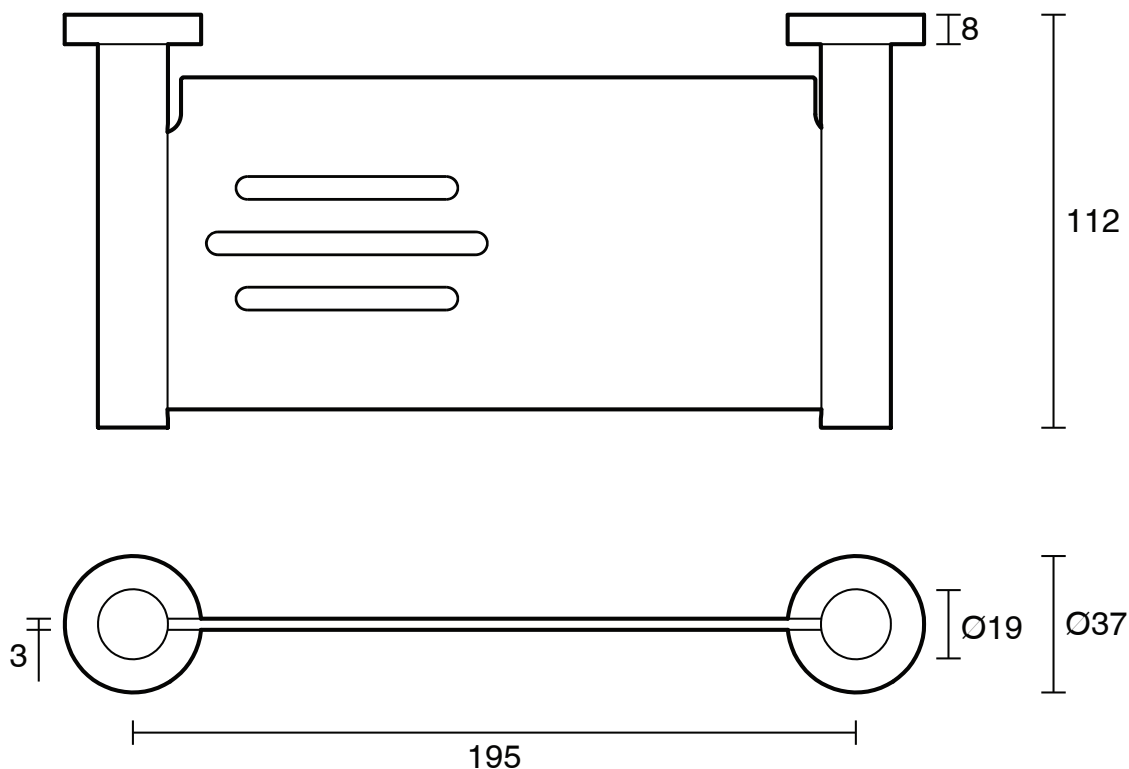

SUSSEX

Sussex Pure Metal Soap Dish PVD Brushed Bronze

2266300

SPECIFICATIONS

Recommended Use	Residential;Commercial
Colour Finish	Brushed Bronze
Primary Material	Brass

WARRANTY

Residential Use (Years)	40
Commercial Use (Years)	10

Please refer to Sussex Warranty page for full Terms and Conditions

Dimensions are nominal measurements only.

CLEANING RECOMMENDATIONS:

We recommend the use of soapy water or approved cleaners. This product should not be cleaned with abrasive materials. Damage caused by any improper treatment is not covered by the product warranty. Refer to Warranty Conditions

Disclaimer: Products in this specification manual must by regulation be installed by licensed and registered trade people. The manufacturer/distributor reserves the right to vary specifications or delete models from their range without prior notification. Dimensions are nominal measurements only. Dimensions and set-outs listed are correct at time of publication however the manufacturer/distributor takes no responsibility for printing errors.

Published 01/04/2026

To see the complete Sussex range go to www.reece.com.au