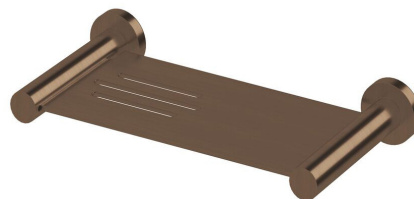

SUSSEX

Sussex Pure Metal Soap Dish PVD Brushed Bronze

2266300

SPECIFICATIONS

Recommended Use	Residential;Commercial
Colour Finish	Brushed Bronze
Primary Material	Brass

WARRANTY

Residential Use (Years)	40
Commercial Use (Years)	10

Please refer to Sussex Warranty page for full Terms and Conditions

Dimensions are nominal measurements only.

CLEANING RECOMMENDATIONS:

We recommend the use of soapy water or approved cleaners. This product should not be cleaned with abrasive materials. Damage caused by any improper treatment is not covered by the product warranty. Refer to Warranty Conditions

Disclaimer: Products in this specification manual must by regulation be installed by licensed and registered trade people. The manufacturer/distributor reserves the right to vary specifications or delete models from their range without prior notification. Dimensions are nominal measurements only. Dimensions and set-outs listed are correct at time of publication however the manufacturer/distributor takes no responsibility for printing errors.

Published 01/04/2026

To see the complete Sussex range go to www.reece.com.au