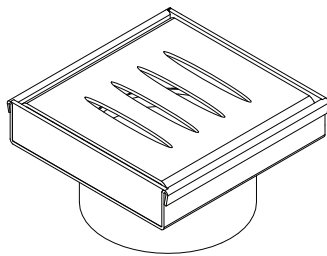

KADO

Kado Lux Oval Floor Waste 97mm DN80 Satin

306297

SPECIFICATIONS

Recommended Use	Domestic, Hotel & Commercial
Material	Stainless Steel (316 Grade)
Colour	Stainless Steel
Finish	Satin

WARRANTY

Warranty - Domestic Use	10 Years
Spare Parts & Labour	12 Months

Please refer to Warranty Page for full Terms and Conditions

Dimensions are nominal measurements only.

CLEANING RECOMMENDATIONS:

We recommend the use of soapy water or approved cleaners. This product should not be cleaned with abrasive materials. Damage caused by any improper treatment is not covered by the product warranty. Refer to Warranty Conditions

Disclaimer: Products in this specification manual must by regulation be installed by licensed and registered trade people. The manufacturer/distributor reserves the right to vary specifications or delete models from their range without prior notification. Dimensions are nominal measurements only. Dimensions and set-outs listed are correct at time of publication however the manufacturer/distributor takes no responsibility for printing errors.

Published 27/09/2021

To see the complete Kado range go to www.reece.com.au

WaterMark
ATS 5200.040.2005
21254