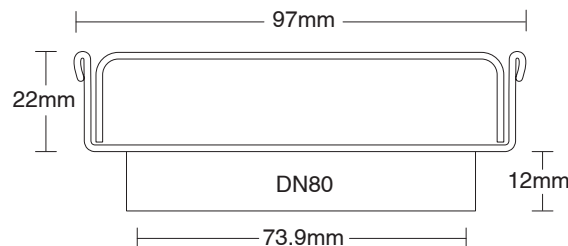

KADO

Kado Lux Oval Floor Waste 97mm DN80 Satin

306297

SPECIFICATIONS

Recommended Use	Domestic, Hotel & Commercial
Material	Stainless Steel (316 Grade)
Colour	Stainless Steel
Finish	Satin

WARRANTY

Warranty - Domestic Use	10 Years
Spare Parts & Labour	12 Months

Please refer to Warranty Page for full Terms and Conditions

Dimensions are nominal measurements only.

CLEANING RECOMMENDATIONS:

We recommend the use of soapy water or approved cleaners. This product should not be cleaned with abrasive materials. Damage caused by any improper treatment is not covered by the product warranty. Refer to Warranty Conditions

Disclaimer: Products in this specification manual must by regulation be installed by licensed and registered trade people. The manufacturer/distributor reserves the right to vary specifications or delete models from their range without prior notification. Dimensions are nominal measurements only. Dimensions and set-outs listed are correct at time of publication however the manufacturer/distributor takes no responsibility for printing errors.

Published 27/09/2021

To see the complete Kado range go to www.reece.com.au

WaterMark
ATS 5200.040.2005
21254