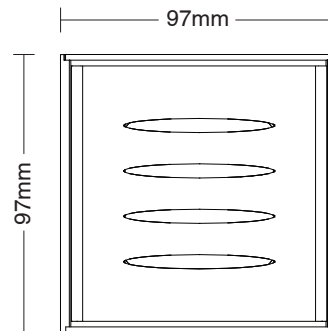

KADO

Kado Lux Oval Floor Waste 97mm DN80 Satin

306297

SPECIFICATIONS

Recommended Use	Domestic, Hotel & Commercial
Material	Stainless Steel (316 Grade)
Colour	Stainless Steel
Finish	Satin

WARRANTY

Warranty - Domestic Use	10 Years
Spare Parts & Labour	12 Months

Please refer to Warranty Page for full Terms and Conditions

Dimensions are nominal measurements only.

CLEANING RECOMMENDATIONS:

We recommend the use of soapy water or approved cleaners. This product should not be cleaned with abrasive materials. Damage caused by any improper treatment is not covered by the product warranty. Refer to Warranty Conditions

Disclaimer: Products in this specification manual must by regulation be installed by licensed and registered trade people. The manufacturer/distributor reserves the right to vary specifications or delete models from their range without prior notification. Dimensions are nominal measurements only. Dimensions and set-outs listed are correct at time of publication however the manufacturer/distributor takes no responsibility for printing errors.

Published 27/09/2021

To see the complete Kado range go to www.reece.com.au

WaterMark
ATS 5200.040.2005
21254