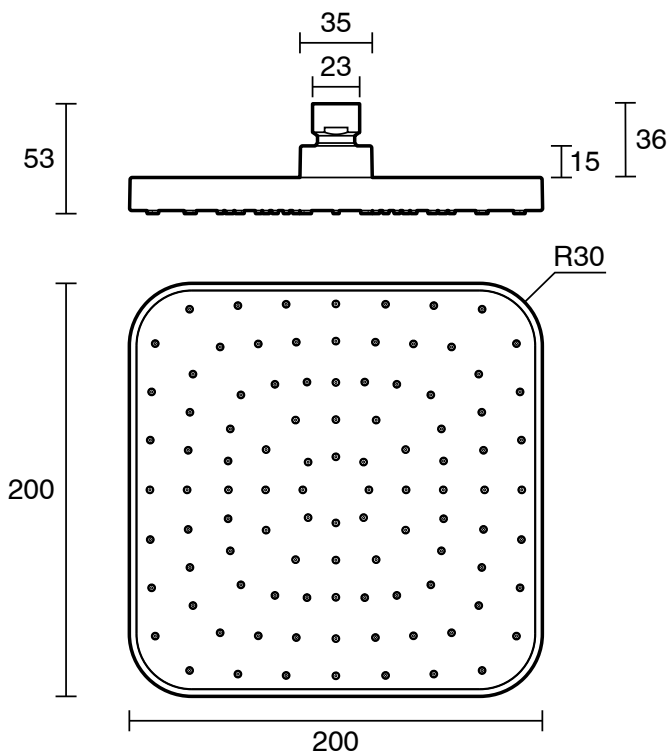

mizu

Mizu Soothe Overhead Shower 200 Brushed Gunmetal (5 Star)

4201022

SPECIFICATIONS

Recommended Use	Domestic;Commercial;Hotel
Colour Finish	Brushed Gunmetal
Max Continuous Working Pressure (kPa)	500
Max Continuous Working Temperature (deg C)	65

WARRANTY

Warranty - Domestic Use (Years)	10
Spare Parts & Labour (Years)	1

Please refer to Warranty Page for full Terms and Conditions

Dimensions are nominal measurements only.

CLEANING RECOMMENDATIONS:

We recommend the use of soapy water or approved cleaners. This product should not be cleaned with abrasive materials. Damage caused by any improper treatment is not covered by the product warranty. Refer to Warranty Conditions

Disclaimer: Products in this specification manual must by regulation be installed by licensed and registered trade people. The manufacturer/distributor reserves the right to vary specifications or delete models from their range without prior notification. Dimensions are nominal measurements only. Dimensions and set-outs listed are correct at time of publication however the manufacturer/distributor takes no responsibility for printing errors.

Published 26/11/2024

To see the complete Mizu range go to www.reece.com.au