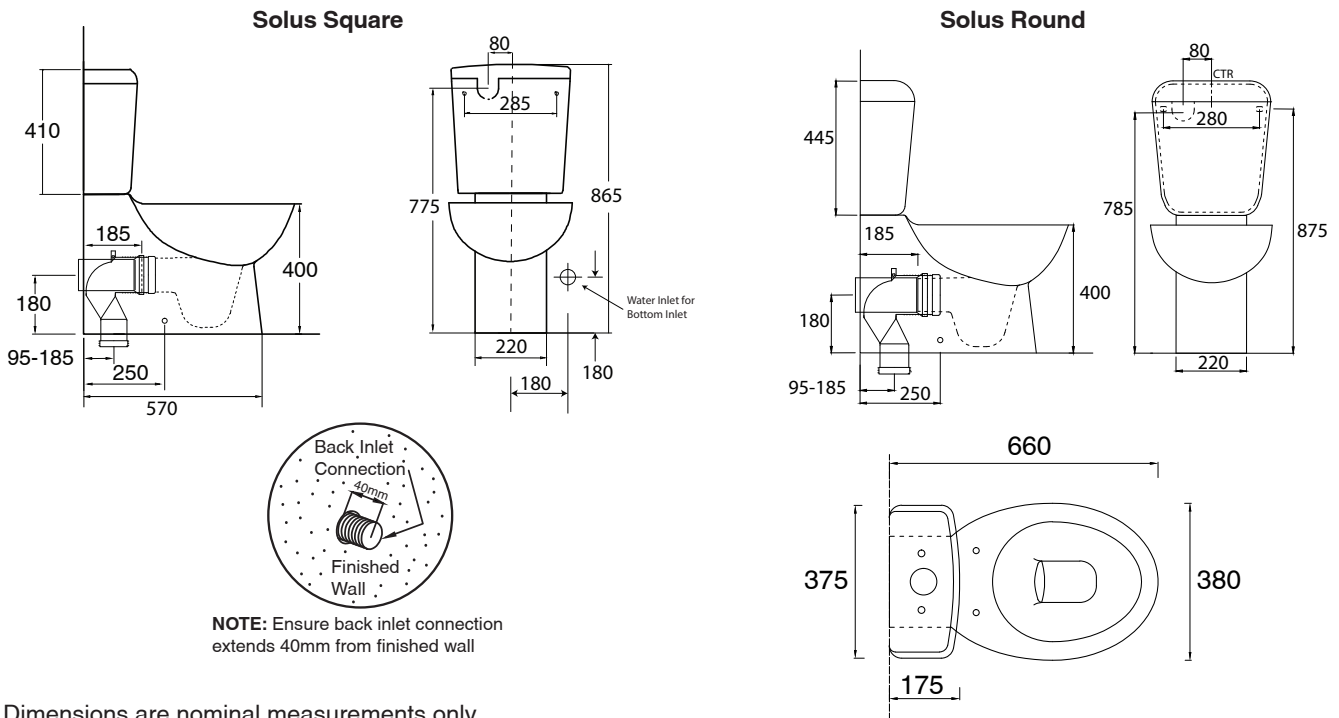

Posh Solus Close Coupled Back to Wall Toilet Suite with Soft Close Quick Release Seat White (4 Star)

Dimensions are nominal measurements only.

SPECIFICATIONS

Recommended use	Domestic, Hotel, and Commercial
Material	Vitreous China
Colour	White
Weight	Pan 27kg Solus Square Cistern 12.5kg Solus Round Cistern 14.5kg
Water Inlet	Solus Round - Back Inlet Only Solus Square - Back Inlet - Bottom Inlet (reversible right or left)
Inlet Valve	Recommended maximum working pressure 500kPa
Bowl configuration	P Trap converts to S Trap using conversion bend (supplied)
Rim configuration	Box Rim
Seat	Soft Close Quick Release Seat
Cistern fixing	Cistern bolts directly to the pan with top fixing bolts (supplied)
Pan fixing	Screwed to floor using fixing brackets (supplied) and bedded with sealant