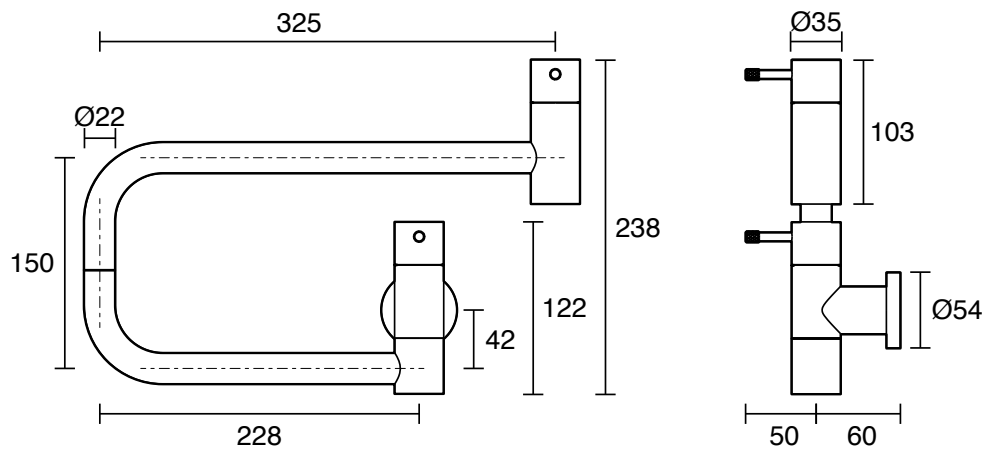

SUSSEX

Sussex Scala Nova Pot Filler Chrome Lead Free

43657

| SPECIFICATIONS | |
|---|-----------------------------|
| Recommended Use | Residential;Commercial |
| Colour Finish | Polished Chrome |
| Primary Material | Lead Free Brass |
| Recommended Pressure Range | 150 - 500 kPa as per AS3500 |
| Max Continuous Working Temperature (deg C) | 65 |
| Min Continuous Working Temperature (deg C) | 1 |
| WARRANTY | |
| Residential Use (Years) | 40 |
| Commercial Use (Years) | 10 |
| <i>Please refer to Sussex Warranty page for full Terms and Conditions</i> | |

Disclaimer: Products in this specification manual must by regulation be installed by licensed and registered trade people. The manufacturer/distributor reserves the right to vary specifications or delete models from their range without prior notification. Dimensions are nominal measurements only. Dimensions and set-outs listed are correct at time of publication however the manufacturer/distributor takes no responsibility for printing errors.