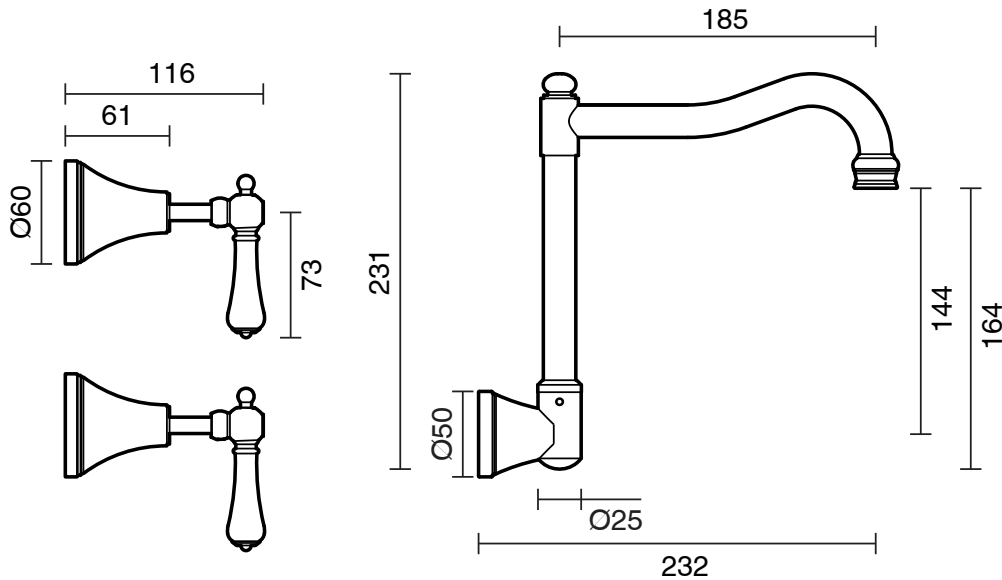

KADO

Kado Era Wall English Sink Set Lever Porcelain Handle Brass Gold (5 Star)

9507646

SPECIFICATIONS

Recommended Use	Domestic, Hotel & Commercial
Colour	Brass Gold with Porcelain Handles
Finish	Polished
Material	DR Brass
Recommended Pressure Range	150 - 500 kPa
Maximum Continuous Working Temperature	80 deg C
Suitable for Storage Tank Hot Water	Yes
Suitable for Continuous Flow Hot Water	Yes
Suitable for Gravity Feed Hot Water	No

WARRANTY

Warranty - Domestic Use	10 Years
Spare Parts & Labour	12 Months

Please refer to Warranty Page for full Terms and Conditions

Dimensions are nominal measurements only.

CLEANING RECOMMENDATIONS:

We recommend the use of soapy water or approved cleaners. This product should not be cleaned with abrasive materials. Damage caused by any improper treatment is not covered by the product warranty. Refer to Warranty Conditions

Disclaimer: Products in this specification manual must by regulation be installed by licensed and registered trade people. The manufacturer/distributor reserves the right to vary specifications or delete models from their range without prior notification. Dimensions are nominal measurements only. Dimensions and set-outs listed are correct at time of publication however the manufacturer/distributor takes no responsibility for printing errors.

Published 12/10/2023

To see the complete Kado range go to www.reece.com.au