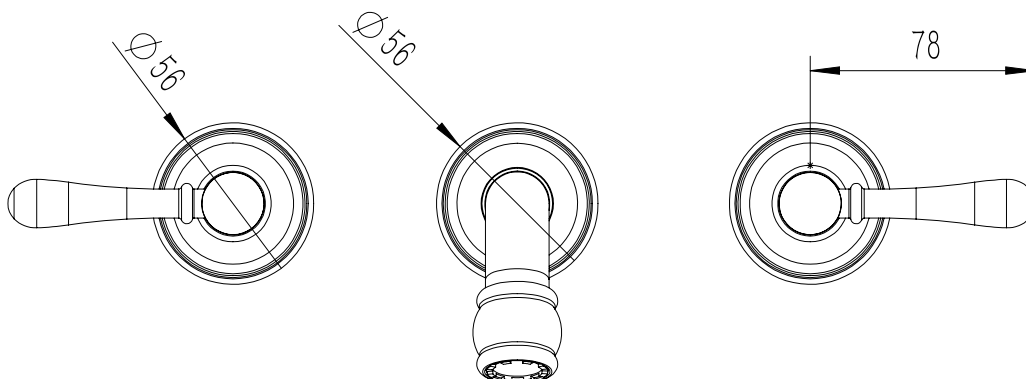

Milli Voir Wall Basin Set Lever Handle 150mm Matte Black (5 Star)

2265399

SPECIFICATIONS

Recommended Use	Domestic, hotel and commercial
Colour	Matte Black
Material	DR Brass
Recommended Pressure Range	150 - 500 kPa
Max Continuous Working Pressure	500 kPa
Max Continuous Working Temperature	80 deg C
Suitable for Storage Tank Hot Water	Yes
Suitable for Continuous Flow Hot Water	Yes
Suitable for Gravity Feed Hot Water	No

WARRANTY

Warranty - Domestic Use	15 Years
Spare Parts & Labour	12 Months

Please refer to Warranty Page for full Terms and Conditions

Dimensions are nominal measurements only.

CLEANING RECOMMENDATIONS:

We recommend the use of soapy water or approved cleaners. This product should not be cleaned with abrasive materials. Damage caused by any improper treatment is not covered by the product warranty. Refer to Warranty Conditions

Disclaimer: Products in this specification manual must by regulation be installed by licensed and registered trade people. The manufacturer/distributor reserves the right to vary specifications or delete models from their range without prior notification. Dimensions are nominal measurements only. Dimensions and set-outs listed are correct at time of publication however the manufacturer/distributor takes no responsibility for printing errors.

Published 01/06/2020

To see the complete Milli range go to www.reece.com.au