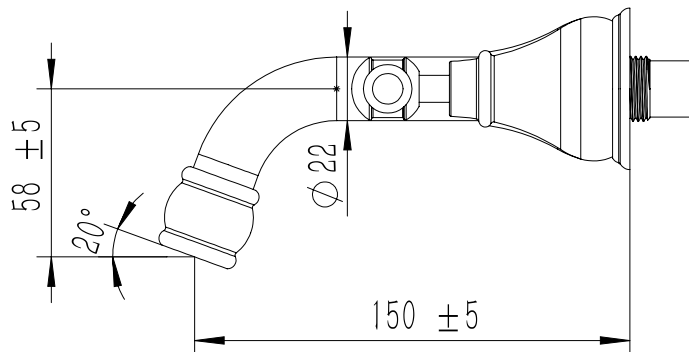

Milli Voir Wall Basin Set Lever Handle 150mm Matte Black (5 Star)

2265399

SPECIFICATIONS

Recommended Use	Domestic, hotel and commercial
Colour	Matte Black
Material	DR Brass
Recommended Pressure Range	150 - 500 kPa
Max Continuous Working Pressure	500 kPa
Max Continuous Working Temperature	80 deg C
Suitable for Storage Tank Hot Water	Yes
Suitable for Continuous Flow Hot Water	Yes
Suitable for Gravity Feed Hot Water	No

WARRANTY

Warranty - Domestic Use	15 Years
Spare Parts & Labour	12 Months

Please refer to Warranty Page for full Terms and Conditions

Dimensions are nominal measurements only.

CLEANING RECOMMENDATIONS:

We recommend the use of soapy water or approved cleaners. This product should not be cleaned with abrasive materials. Damage caused by any improper treatment is not covered by the product warranty. Refer to Warranty Conditions

Disclaimer: Products in this specification manual must by regulation be installed by licensed and registered trade people. The manufacturer/distributor reserves the right to vary specifications or delete models from their range without prior notification. Dimensions are nominal measurements only. Dimensions and set-outs listed are correct at time of publication however the manufacturer/distributor takes no responsibility for printing errors.

Published 01/06/2020

To see the complete Milli range go to www.reece.com.au