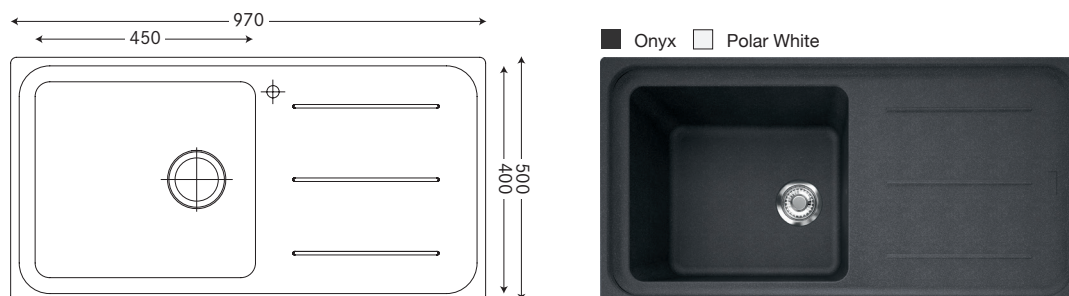

FRANKE

IMPACT GRANITE SINGLE BOWL INSET SINK - IMG 611

FEATURES

Model	IMG 611 LHD or IMG 611 RHD
Bowl configuration	Sink is available with either left hand drainer or right hand drainer.
Bowls	Granite with R 35 corners and centred wastes
Finish	Granite
Fixing	Pre fitted clipping system
Colours	Oynx or polar white

SPECIFICATIONS

Recommended use	Domestic
Material	Granite
Formation	Moulded, 1 piece
Tap Holes	Pre-Drilled (to be knocked-out)
Dimensions	970 x 500
Bowl Size	450 x 400 x 220/36L
Cut Out	950 x 480, cr=20
Cabinet Size	600mm
Waste Outlet	90mm
Features	Impact resistant, scratch resistant, stain & colour, germ resistant
Accessories	Franke drainer basket, chopping board, timber chopping board available as optional accessories
Models available	IMG 611 Single bowl with drainer IMG 620 Double bowl IMG 621 Double bowl with drainer IMG 651 Double bowl with drainer