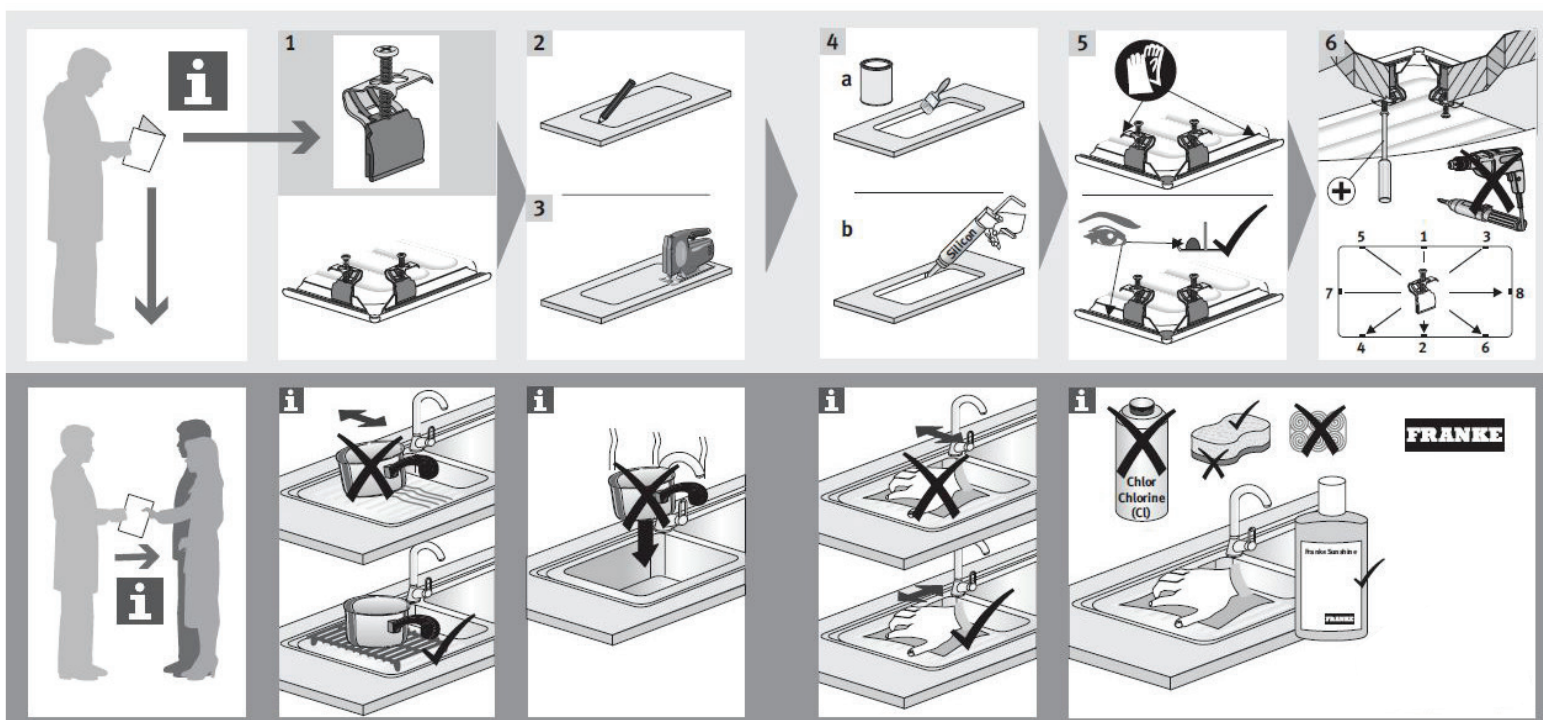

Damage caused by any improper treatment is not covered by the product warranty - refer to Warranty Conditions.

Disclaimer: Products in this specification manual must by regulation be installed by licensed and registered trade people. The manufacturer/distributor reserves the right to vary specifications or delete models from their range without prior notification. Dimensions are nominal measurements only. Dimensions and set-outs listed are correct at time of publication however the manufacturer/distributor takes no responsibility for printing errors.

Tech Page Version 2

FRANKE

reece

FRANKE IMPACT GRANITE SINGLE BOWL INSET SINK - IMG 611

INSTALLATION INSTRUCTIONS

Plumbers, please ensure a copy of the installation instructions is left with the end user for future reference