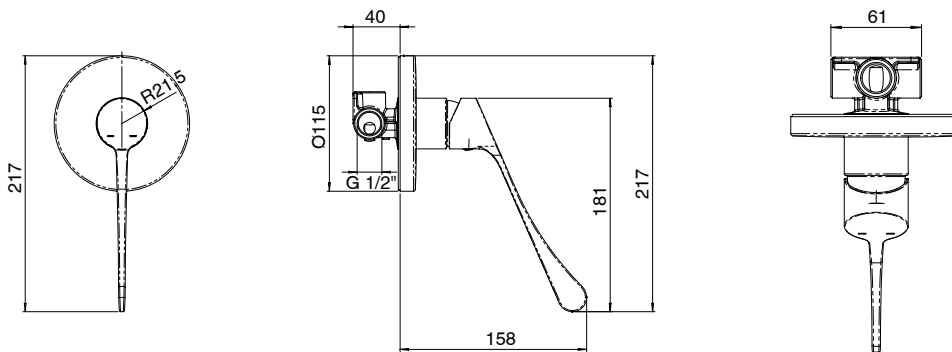

Posh Solus MK3 Shower Mixer Tap with Extended Lever 200mm Matte Black

9511990

SPECIFICATIONS

Recommended Use	Domestic, Hotel & Commercial
Colour	Matte Black
Finish	Matte
Material	DR Brass
Recommended Pressure Range	150 - 500 kPa
Maximum Continuous Working Temperature	65 deg C
Suitable for Storage Tank Hot Water	Yes
Suitable for Continuous Flow Hot Water	Yes
Suitable for Gravity Feed Hot Water	No

WARRANTY

Warranty - Domestic Use	10 Years
Spare Parts & Labour	12 Months

Please refer to Warranty Page for full Terms and Conditions

Dimensions are nominal measurements only.

CLEANING RECOMMENDATIONS:

We recommend the use of soapy water or approved cleaners. This product should not be cleaned with abrasive materials. Damage caused by any improper treatment is not covered by the product warranty. Refer to Warranty Conditions

Disclaimer: Products in this specification manual must by regulation be installed by licensed and registered trade people. The manufacturer/distributor reserves the right to vary specifications or delete models from their range without prior notification. Dimensions are nominal measurements only. Dimensions and set-outs listed are correct at time of publication however the manufacturer/distributor takes no responsibility for printing errors.

Published 03/03/2022

To see the complete Posh range go to
www.reece.com.au