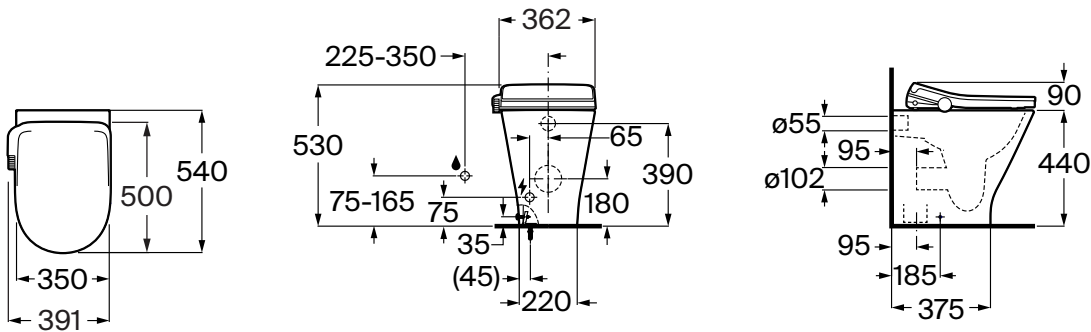

Roca The Gap Round Multiclean 4 Back to Wall Rimless Overheight Bidet Suite with Heated Seat (4 Star)

1832026

SPECIFICATIONS

Recommended Use	Domestic;Commercial;Hotel
Rim Configuration	Rimless
Water Inlet Position	Bottom
Outlet Type	P Trap;S Trap
Pan Material	Vitreous China
Toilet Seat Type	Bidet Seat
Toilet Seat Material	Polypropylene (PP)

WARRANTY

Warranty - Domestic Use (Years)	15
Spare Parts & Labour (Years)	1

Please refer to Warranty Page for full Terms and Conditions