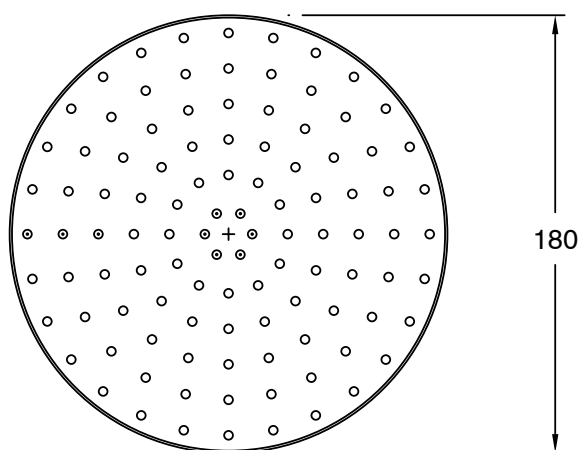

SUSSEX

Sussex Pure Shower Head 180mm PVD Brushed Gold (3 Star)

9510912

SPECIFICATIONS

Recommended Use	Residential;Commercial
Colour Finish	Brushed Gold
Primary Material	Brass
Recommended Pressure Range	150 - 500 kPa as per AS3500
Max Continuous Working Temperature (deg C)	65
Min Continuous Working Temperature (deg C)	1

WARRANTY

Residential Use (Years)	40
Commercial Use (Years)	10

Please refer to Sussex Warranty page for full Terms and Conditions

Dimensions are nominal measurements only.

CLEANING RECOMMENDATIONS:

We recommend the use of soapy water or approved cleaners. This product should not be cleaned with abrasive materials. Damage caused by any improper treatment is not covered by the product warranty. Refer to Warranty Conditions

Disclaimer: Products in this specification manual must by regulation be installed by licensed and registered trade people. The manufacturer/distributor reserves the right to vary specifications or delete models from their range without prior notification. Dimensions are nominal measurements only. Dimensions and set-outs listed are correct at time of publication however the manufacturer/distributor takes no responsibility for printing errors.

Published 31/03/2026

To see the complete Sussex range go to www.reece.com.au