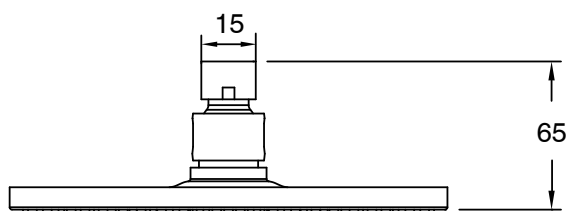

SUSSEX

Sussex Pure Shower Head 180mm PVD Brushed Gold (3 Star)

9510912

SPECIFICATIONS

Recommended Use	Residential;Commercial
Colour Finish	Brushed Gold
Primary Material	Brass
Recommended Pressure Range	150 - 500 kPa as per AS3500
Max Continuous Working Temperature (deg C)	65
Min Continuous Working Temperature (deg C)	1

WARRANTY

Residential Use (Years)	40
Commercial Use (Years)	10

Please refer to Sussex Warranty page for full Terms and Conditions

Dimensions are nominal measurements only.

CLEANING RECOMMENDATIONS:

We recommend the use of soapy water or approved cleaners. This product should not be cleaned with abrasive materials. Damage caused by any improper treatment is not covered by the product warranty. Refer to Warranty Conditions

Disclaimer: Products in this specification manual must by regulation be installed by licensed and registered trade people. The manufacturer/distributor reserves the right to vary specifications or delete models from their range without prior notification. Dimensions are nominal measurements only. Dimensions and set-outs listed are correct at time of publication however the manufacturer/distributor takes no responsibility for printing errors.

Published 31/03/2026

To see the complete Sussex range go to www.reece.com.au