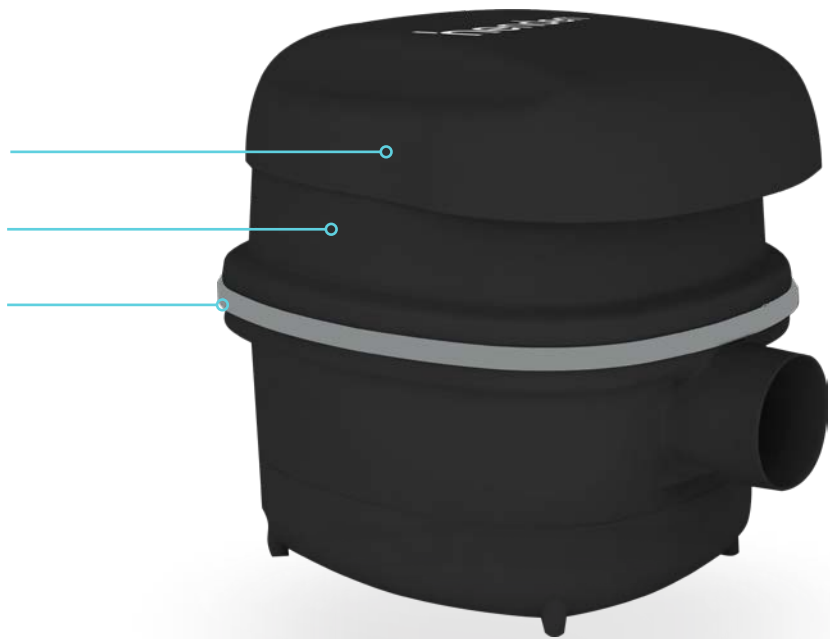

# Spa Blower

Designed to deliver maximum power with minimal noise, the Henden Spa Blower is ideal for both outdoor swimming pools and in-ground spas.

- > **Quad Port Air Delivery System for extended motor life**
- > **Lower motor operation temperature for reduced noise levels**
- > **Supplied wall bracket for easy installation**

## Features

- > Quad Port Partition to protect the motor from moisture build up
- > Powerful product that delivers endless bubbles to enhance the total spa experience
- > Unique design to reduce noise levels
- > Sleek design to match Henden Pool Pad