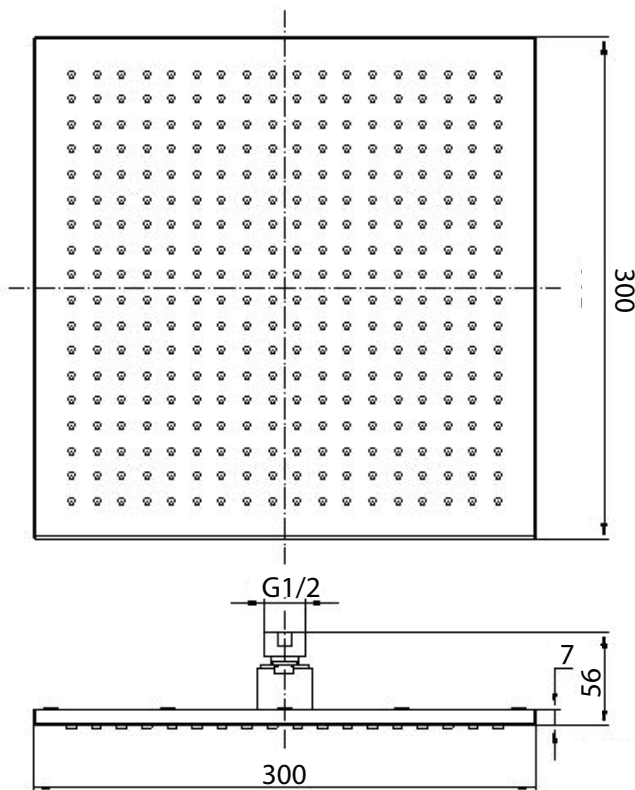

mizu

Mizu Bloc Overhead Shower 300mm (3*)

SPECIFICATIONS

Recommended Use	Domestic, hotel and commercial
Colour	Chrome, Matte Black
Material	Brass
Recommended Pressure Range	150 - 500 kPa
Max Continuous Working Pressure	500 kPa
Max Continuous Working Temperature	60 deg C
Suitable for Storage Tank Hot Water	Yes
Suitable for Continuous Flow Hot Water	Yes
Suitable for Gravity Feed Hot Water	No

WARRANTY

Warranty - Domestic Use	10 Years
Spare Parts & Labour	12 Months

Please refer to Warranty Page for full Terms and Conditions

Dimensions are nominal measurements only.

CLEANING RECOMMENDATIONS:

We recommend the use of soapy water or approved cleaners. This product should not be cleaned with abrasive materials. Damage caused by any improper treatment is not covered by the product warranty. Refer to Warranty Conditions

Disclaimer: Products in this specification manual must by regulation be installed by licensed and registered trade people. The manufacturer/distributor reserves the right to vary specifications or delete models from their range without prior notification. Dimensions are nominal measurements only. Dimensions and set-outs listed are correct at time of publication however the manufacturer/distributor takes no responsibility for printing errors.

Published 29/05/2018

To see the complete Mizu range go to www.reece.com.au/bathrooms