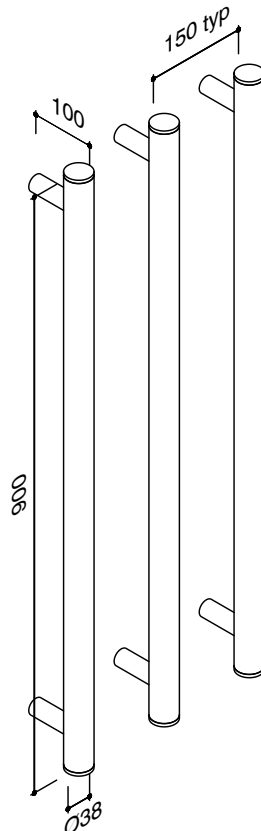

Milli Mood Edit Vertical Triple Heated Towel Rail 900 x 38mm PVD Brushed Bronze

2020378

SPECIFICATIONS

Recommended Use	Domestic, Hotel & Commercial
Colour	Brushed Bronze
Material	Copper Tube
Electrical Connection	Hardwired
Electrical Connection Position	Bottom Bracket
Heating Method	Water Filled
Power Wattage	20 W
Voltage	240 Volts
IP Rating	IPX5

WARRANTY

Warranty - Domestic Use	10 Years
Spare Parts & Labour	12 Months

Please refer to Warranty Page for full Terms and Conditions

Dimensions are nominal measurements only.

CLEANING RECOMMENDATIONS:

We recommend the use of a soft dry cloth. This product should not be cleaned with abrasive materials or cleaning agents. Damage caused by improper treatment is not covered by the product warranty - refer to warranty conditions.

Disclaimer: Products in this specification manual must by regulation be installed by licensed and registered trade people. The manufacturer/distributor reserves the right to vary specifications or delete models from their range without prior notification. Dimensions are nominal measurements only. Dimensions and set-outs listed are correct at time of publication however the manufacturer/distributor takes no responsibility for printing errors.

Published 24/02/2023

To see the complete Milli range go to www.reece.com.au/bathrooms