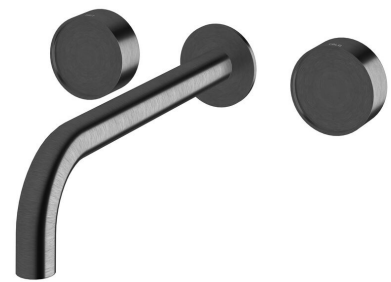

SUSSEX

Sussex Pure Elemental Bath Set 250mm PVD Brushed Gunmetal

43751

SPECIFICATIONS

Recommended Use	Residential;Commercial
Colour Finish	Brushed Gunmetal
Primary Material	Brass
Recommended Pressure Range	150 - 500 kPa as per AS3500
Max Continuous Working Temperature (deg C)	65
Min Continuous Working Temperature (deg C)	1

WARRANTY

Residential Use (Years)	40
Commercial Use (Years)	10

Please refer to Sussex Warranty page for full Terms and Conditions

Dimensions are nominal measurements only.

CLEANING RECOMMENDATIONS:

We recommend the use of soapy water or approved cleaners. This product should not be cleaned with abrasive materials. Damage caused by any improper treatment is not covered by the product warranty. Refer to Warranty Conditions

Disclaimer: Products in this specification manual must by regulation be installed by licensed and registered trade people. The manufacturer/distributor reserves the right to vary specifications or delete models from their range without prior notification. Dimensions are nominal measurements only. Dimensions and set-outs listed are correct at time of publication however the manufacturer/distributor takes no responsibility for printing errors.

Published 01/04/2026

To see the complete Sussex range go to www.reece.com.au