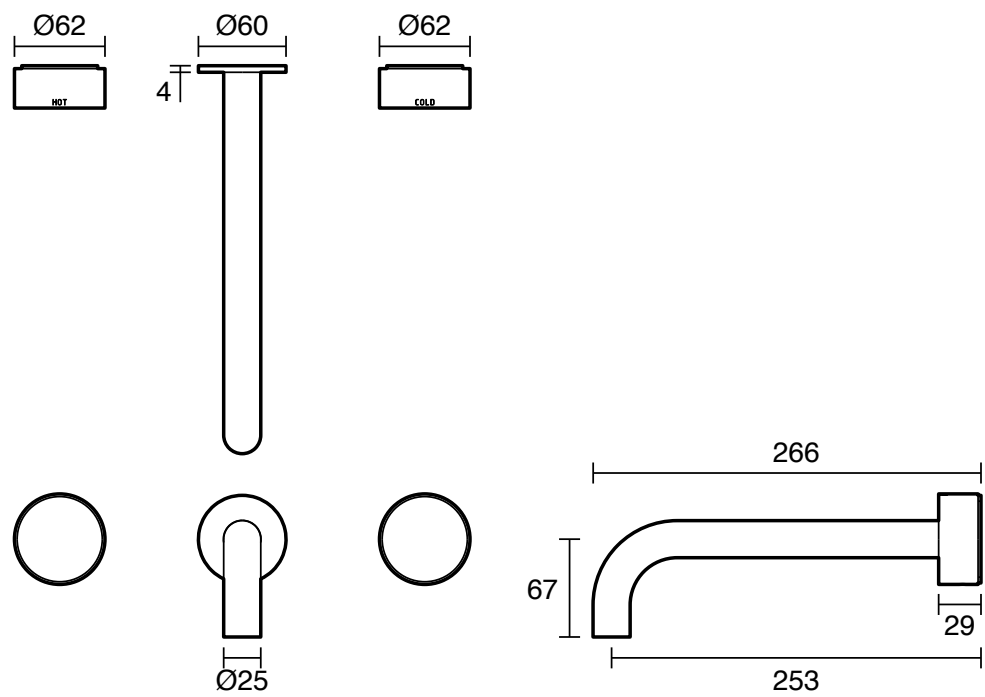

SUSSEX

Sussex Pure Elemental Bath Set 250mm PVD Brushed Gunmetal

43751

SPECIFICATIONS

Recommended Use	Residential;Commercial
Colour Finish	Brushed Gunmetal
Primary Material	Brass
Recommended Pressure Range	150 - 500 kPa as per AS3500
Max Continuous Working Temperature (deg C)	65
Min Continuous Working Temperature (deg C)	1

WARRANTY

Residential Use (Years)	40
Commercial Use (Years)	10

Please refer to Sussex Warranty page for full Terms and Conditions

Dimensions are nominal measurements only.

CLEANING RECOMMENDATIONS:

We recommend the use of soapy water or approved cleaners. This product should not be cleaned with abrasive materials. Damage caused by any improper treatment is not covered by the product warranty. Refer to Warranty Conditions

Disclaimer: Products in this specification manual must by regulation be installed by licensed and registered trade people. The manufacturer/distributor reserves the right to vary specifications or delete models from their range without prior notification. Dimensions are nominal measurements only. Dimensions and set-outs listed are correct at time of publication however the manufacturer/distributor takes no responsibility for printing errors.

Published 01/04/2026

To see the complete Sussex range go to www.reece.com.au