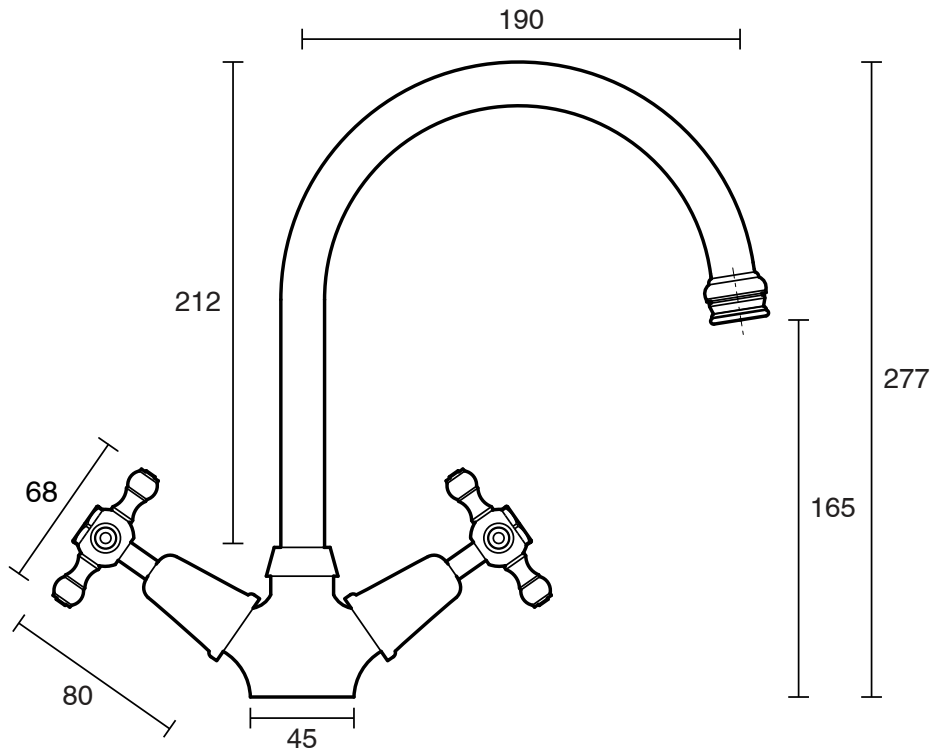

KADO

Kado Era Sink Twinner Small Cross Handles Chrome (5 Star)

9507634

SPECIFICATIONS	
Recommended Use	Domestic, Hotel & Commercial
Colour	Chrome
Finish	Polished
Material	DR Brass
Recommended Pressure Range	150 - 500 kPa
Maximum Continuous Working Temperature	80 deg C
Suitable for Storage Tank Hot Water	Yes
Suitable for Continuous Flow Hot Water	Yes
Suitable for Gravity Feed Hot Water	No
WARRANTY	
Warranty - Domestic Use	10 Years
Spare Parts & Labour	12 Months
<i>Please refer to Warranty Page for full Terms and Conditions</i>	