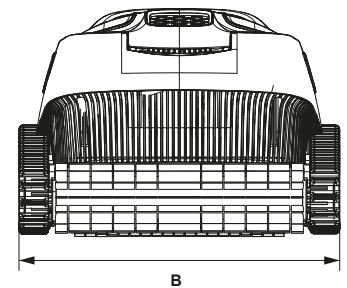

Pool Suitability	
Ideal Pool Length	Up to 12 metres
Cable Length	18 metres
Cycle Time	2 hours
Cleaning Coverage	Floor, walls and waterline

Dimensions	
A (Height)	300mm
B (Width)	400mm
C (Length)	430mm
Weight	7.5kg