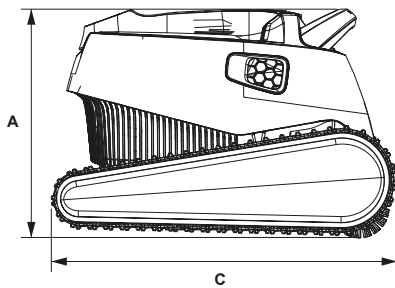

Pool Suitability	
Ideal Pool Length	Up to 12 metres
Cable Length	18 metres
Cycle Time	2 hours
Cleaning Coverage	Floor, walls and waterline

Dimensions	
A (Height)	300mm
B (Width)	400mm
C (Length)	430mm
Weight	7.5kg