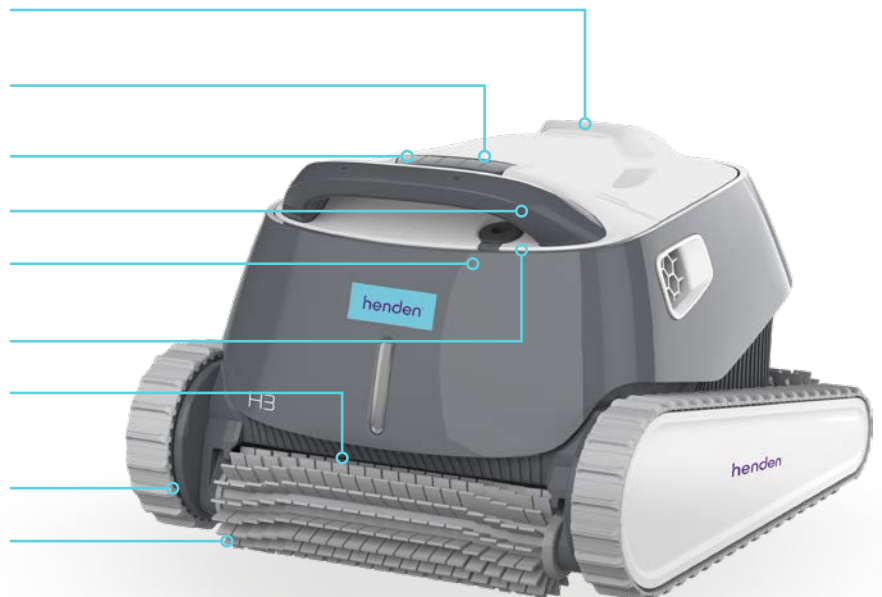

# Henden H3 Robotic Pool Cleaner

The Henden H3 is our most advanced Robotic Pool Cleaner. Packed with intelligent features to keep your pool sparkling all year around. Active scrubbing and clever navigation technology deliver the best cleaning result across floor, walls and waterline. Designed for easy use and maintenance, the H3 is a quality piece of pool equipment, guaranteed to last.

- > **Clever scanning and navigation technology for an effective cleaning route**
- > **Pop up filter basket for simple maintenance**
- > **Ultra-fine filters for a deeper clean**
- > **Grab handle for easy use**
- > **On/Off power supply with weekly timer for convenient operation**
- > **18m cable length for pools up to 12m long**
- > **All terrain front and rear brush system with active scrubbing technology for an enhanced clean**
- > **Dual tracks for continuous traction**
- > **Fast, clean water release for ease of use**

## Features

- > **2 Hour Cleaning Cycle**  
The quick cleaning cycle makes maintaining a pool easier than ever.
- > **Clever Scanning and Navigation Technology**  
The combination of clever scanning software and a built-in navigation system, ensures pools are cleaned using the most effective route.
- > **Ultra-Fine Filtration**  
The ultra-fine filter basket ensures a deep clean, every time.
- > **Weekly Timer**  
Schedule the H3 Robotic Pool Cleaner to work on preferred days, for enhanced convenience.
- > **Super strong grip**  
The multi-directional water jets provide allow the H3 to grip all vertical and horizontal surfaces. Improving waterline scrubbing and ensuring no part of the pool gets left behind.