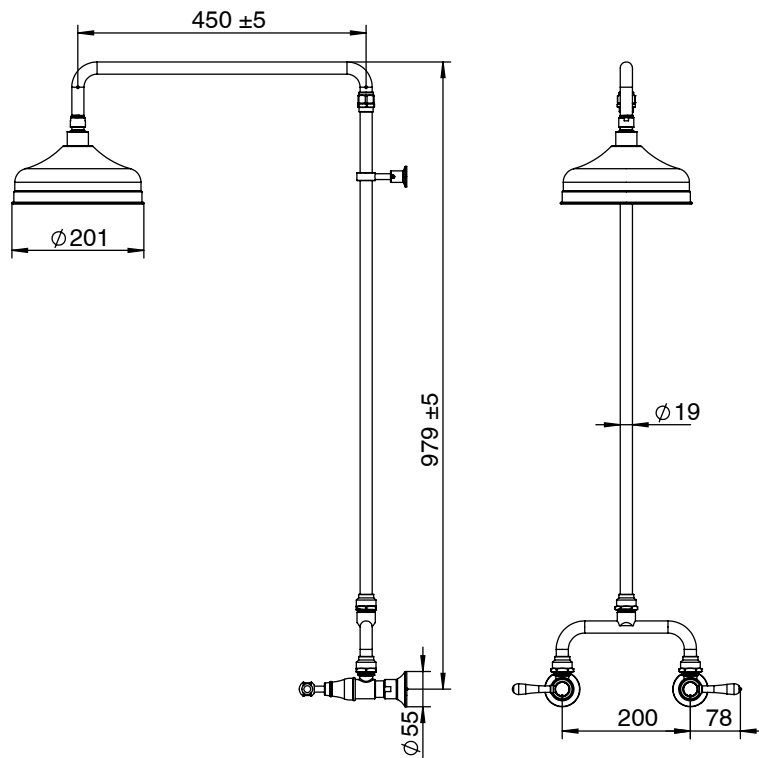

Milli Monument Edit Exposed Shower Set Lever Handles Chrome (3 Star)

4204463

SPECIFICATIONS

Recommended Use	Domestic, Hotel & Commercial
Colour	Chrome
Finish	Polished
Material	DR Brass
Recommended Pressure Range	150 - 500 kPa
Maximum Continuous Working Temperature	80 deg C
Suitable for Storage Tank Hot Water	Yes
Suitable for Continuous Flow Hot Water	Yes
Suitable for Gravity Feed Hot Water	No

WARRANTY

Warranty - Domestic Use	15 Years
Spare Parts & Labour	12 Months

Please refer to Warranty Page for full Terms and Conditions

Dimensions are nominal measurements only.

CLEANING RECOMMENDATIONS:

We recommend the use of soapy water or approved cleaners. This product should not be cleaned with abrasive materials. Damage caused by any improper treatment is not covered by the product warranty. Refer to Warranty Conditions

Disclaimer: Products in this specification manual must by regulation be installed by licensed and registered trade people. The manufacturer/distributor reserves the right to vary specifications or delete models from their range without prior notification. Dimensions are nominal measurements only. Dimensions and set-outs listed are correct at time of publication however the manufacturer/distributor takes no responsibility for printing errors.

Published 05/10/2022

To see the complete Milli range go to www.reece.com.au