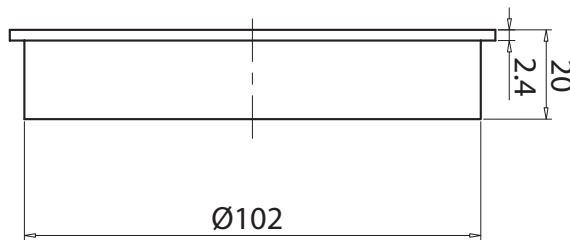

Mizu Drift Brass Trapscrew Grate Square 100mm Chrome

202528

SPECIFICATIONS

Recommended Use	Domestic, Hotel & Commercial
Material	Brass
Colour	Chrome
Finish	Polished

WARRANTY

Replacement Only - Domestic Use	12 Months

Please refer to Warranty Page for full Terms and Conditions

Dimensions are nominal measurements only.

CLEANING RECOMMENDATIONS:

We recommend using a soft cloth or moist sponge with soapy water or mild detergent. Rinse with clean water, towel dry after cleaning. Clean regularly to protect surface finish. Do not use chemical or abrasive cleaners, avoid using a scrubbing brush or scourer sponge to clean. A soft brush can be used for hard to reach places. Damage caused by any improper treatment is not covered by the product warranty. Refer to Warranty Conditions.

Disclaimer: Products in this specification manual must by regulation be installed by licensed and registered trade people. The manufacturer/distributor reserves the right to vary specifications or delete models from their range without prior notification. Dimensions are nominal measurements only. Dimensions and set-outs listed are correct at time of publication however the manufacturer/distributor takes no responsibility for printing errors.

Published 22/12/2021

To see the complete Mizu range go to www.reece.com.au