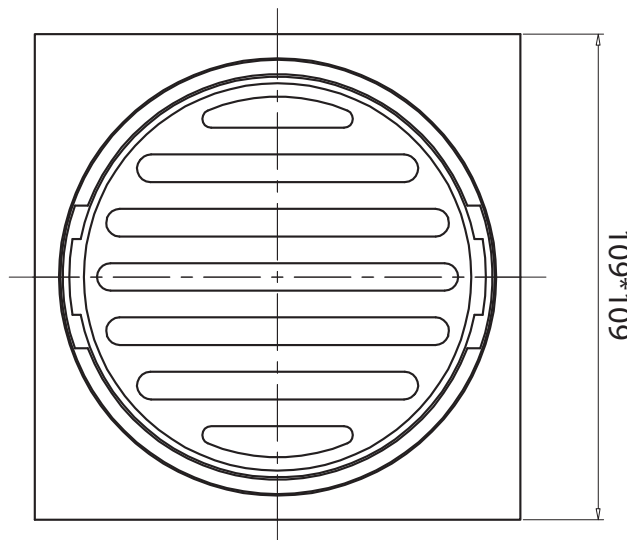

Mizu Drift Brass Trapscrew Grate Square 100mm Chrome

202528

SPECIFICATIONS

Recommended Use	Domestic, Hotel & Commercial
Material	Brass
Colour	Chrome
Finish	Polished

WARRANTY

Replacement Only - Domestic Use	12 Months

Please refer to Warranty Page for full Terms and Conditions

Dimensions are nominal measurements only.

CLEANING RECOMMENDATIONS:

We recommend using a soft cloth or moist sponge with soapy water or mild detergent. Rinse with clean water, towel dry after cleaning. Clean regularly to protect surface finish. Do not use chemical or abrasive cleaners, avoid using a scrubbing brush or scourer sponge to clean. A soft brush can be used for hard to reach places. Damage caused by any improper treatment is not covered by the product warranty. Refer to Warranty Conditions.

Disclaimer: Products in this specification manual must by regulation be installed by licensed and registered trade people. The manufacturer/distributor reserves the right to vary specifications or delete models from their range without prior notification. Dimensions are nominal measurements only. Dimensions and set-outs listed are correct at time of publication however the manufacturer/distributor takes no responsibility for printing errors.

Published 22/12/2021

To see the complete Mizu range go to www.reece.com.au