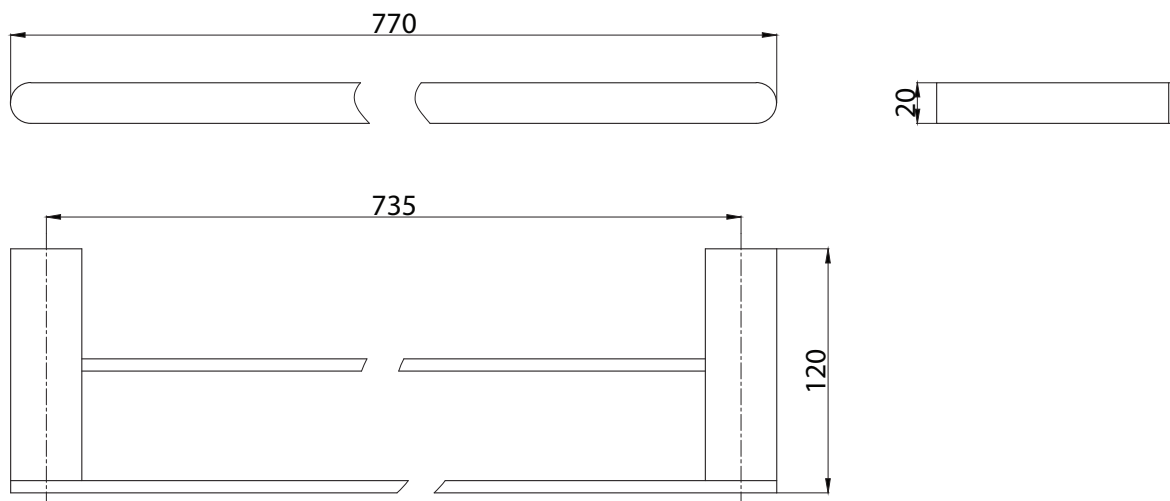

mizu

Mizu Soothe Double Towel Rail 750mm Chrome

9504047

SPECIFICATIONS

Recommended Use	Domestic, Hotel and Commercial
Colour	Chrome
Material	Zinc Alloy/Brass

WARRANTY

Domestic Use Replacement Only 10 Years

Please refer to Warranty Page for full Terms and Conditions