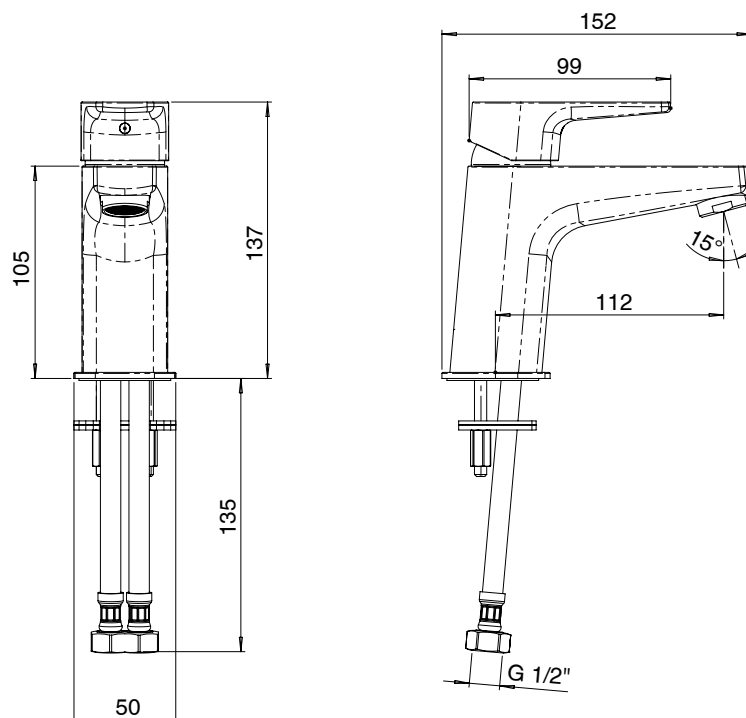

Posh Solus MK3 Basin Mixer Tap Matte Black (4 Star)

2264811

SPECIFICATIONS

Recommended Use	Domestic, Hotel & Commercial
Colour	Matte Black
Finish	Matte
Material	DR Brass
Recommended Pressure Range	150 - 500 kPa
Maximum Continuous Working Temperature	65 deg C
Suitable for Storage Tank Hot Water	Yes
Suitable for Continuous Flow Hot Water	Yes
Suitable for Gravity Feed Hot Water	No

WARRANTY

Warranty - Domestic Use	10 Years
Spare Parts & Labour	12 Months

Please refer to Warranty Page for full Terms and Conditions

Dimensions are nominal measurements only.

CLEANING RECOMMENDATIONS:

We recommend the use of soapy water or approved cleaners. This product should not be cleaned with abrasive materials. Damage caused by any improper treatment is not covered by the product warranty. Refer to Warranty Conditions

Disclaimer: Products in this specification manual must by regulation be installed by licensed and registered trade people. The manufacturer/distributor reserves the right to vary specifications or delete models from their range without prior notification. Dimensions are nominal measurements only. Dimensions and set-outs listed are correct at time of publication however the manufacturer/distributor takes no responsibility for printing errors.

Published 03/03/2022

To see the complete Posh range go to
www.reece.com.au