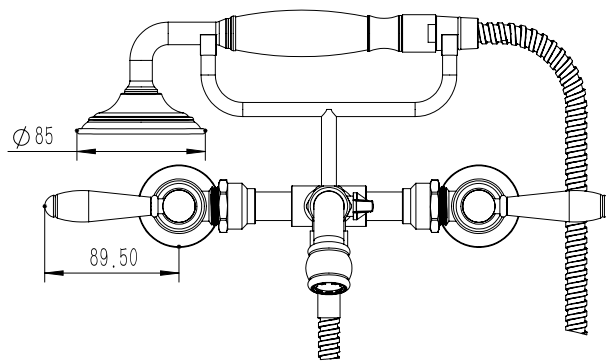

Milli Voir Wall Mounted Telephone Bath Set Lever with Porcelain Handles Chrome (3 Star)

2265296

SPECIFICATIONS

Recommended Use	Domestic, hotel and commercial
Colour	Chrome
Material	DR Brass
Recommended Pressure Range	150 - 500 kPa
Max Continuous Working Pressure	500 kPa
Max Continuous Working Temperature	80 deg C
Suitable for Storage Tank Hot Water	Yes
Suitable for Continuous Flow Hot Water	Yes
Suitable for Gravity Feed Hot Water	No

WARRANTY

Warranty - Domestic Use	15 Years
Spare Parts & Labour	12 Months

Please refer to Warranty Page for full Terms and Conditions

Dimensions are nominal measurements only.

CLEANING RECOMMENDATIONS:

We recommend the use of soapy water or approved cleaners. This product should not be cleaned with abrasive materials. Damage caused by any improper treatment is not covered by the product warranty. Refer to Warranty Conditions

Disclaimer: Products in this specification manual must by regulation be installed by licensed and registered trade people. The manufacturer/distributor reserves the right to vary specifications or delete models from their range without prior notification. Dimensions are nominal measurements only. Dimensions and set-outs listed are correct at time of publication however the manufacturer/distributor takes no responsibility for printing errors.

Published 01/06/2020

To see the complete Milli range go to www.reece.com.au