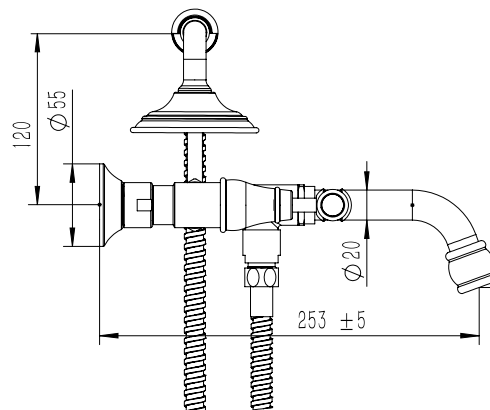

Milli Voir Wall Mounted Telephone Bath Set Lever with Porcelain Handles Chrome (3 Star)

2265296

SPECIFICATIONS

Recommended Use	Domestic, hotel and commercial
Colour	Chrome
Material	DR Brass
Recommended Pressure Range	150 - 500 kPa
Max Continuous Working Pressure	500 kPa
Max Continuous Working Temperature	80 deg C
Suitable for Storage Tank Hot Water	Yes
Suitable for Continuous Flow Hot Water	Yes
Suitable for Gravity Feed Hot Water	No

WARRANTY

Warranty - Domestic Use	15 Years
Spare Parts & Labour	12 Months

Please refer to Warranty Page for full Terms and Conditions

Dimensions are nominal measurements only.

CLEANING RECOMMENDATIONS:

We recommend the use of soapy water or approved cleaners. This product should not be cleaned with abrasive materials. Damage caused by any improper treatment is not covered by the product warranty. Refer to Warranty Conditions

Disclaimer: Products in this specification manual must by regulation be installed by licensed and registered trade people. The manufacturer/distributor reserves the right to vary specifications or delete models from their range without prior notification. Dimensions are nominal measurements only. Dimensions and set-outs listed are correct at time of publication however the manufacturer/distributor takes no responsibility for printing errors.

Published 01/06/2020

To see the complete Milli range go to www.reece.com.au