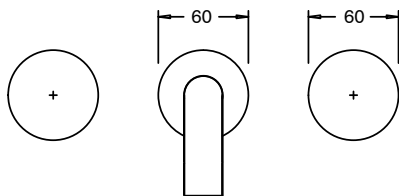

**Milli Pure Bath Set 250mm with Cirque Textured Handles PVD Brushed Bronze**

9511012

| SPECIFICATIONS   |                              |
|--|------------------------------|
| Recommended Use  | Domestic;Hotel;Commercial    |
| Colour Finish  | Brushed Bronze               |
| Primary Material   | DR Brass                     |
| Recommended Pressure Range   | 150 - 500 kPa as per AS3500  |
| Max Continuous Working Temperature (deg C)                         | 65                           |
| Min Continuous Working Temperature (deg C)                         | 5                            |
| Hot Water Unit Suitability   | Storage Tank;Continuous Flow |
| WARRANTY   |                              |
| Warranty - Domestic Use (Years)                                    | 15                           |
| Spare Parts & Labour (Years)                                       | 1                            |
| <i>Please refer to Warranty Page for full Terms and Conditions</i> |                              |