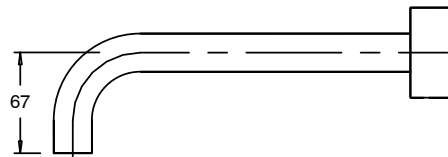

**Milli Pure Bath Set 250mm with Cirque Textured Handles PVD Brushed Bronze**

9511012

| SPECIFICATIONS   |                              |
|--|------------------------------|
| Recommended Use  | Domestic;Hotel;Commercial    |
| Colour Finish  | Brushed Bronze               |
| Primary Material   | DR Brass                     |
| Recommended Pressure Range   | 150 - 500 kPa as per AS3500  |
| Max Continuous Working Temperature (deg C)                         | 65                           |
| Min Continuous Working Temperature (deg C)                         | 5                            |
| Hot Water Unit Suitability   | Storage Tank;Continuous Flow |
| WARRANTY   |                              |
| Warranty - Domestic Use (Years)                                    | 15                           |
| Spare Parts & Labour (Years)                                       | 1                            |
| <i>Please refer to Warranty Page for full Terms and Conditions</i> |                              |