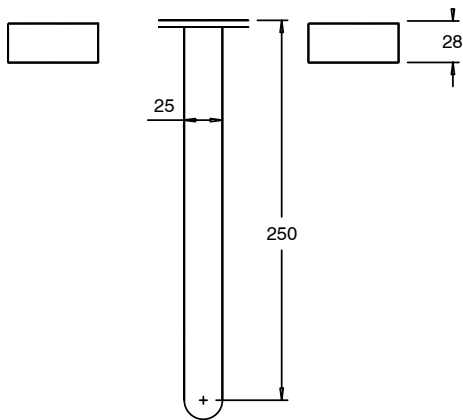

**Milli Pure Bath Set 250mm with Cirque Textured Handles PVD Brushed Bronze**

9511012

| SPECIFICATIONS   |                              |
|--|------------------------------|
| Recommended Use  | Domestic;Hotel;Commercial    |
| Colour Finish  | Brushed Bronze               |
| Primary Material   | DR Brass                     |
| Recommended Pressure Range   | 150 - 500 kPa as per AS3500  |
| Max Continuous Working Temperature (deg C)                         | 65                           |
| Min Continuous Working Temperature (deg C)                         | 5                            |
| Hot Water Unit Suitability   | Storage Tank;Continuous Flow |
| WARRANTY   |                              |
| Warranty - Domestic Use (Years)                                    | 15                           |
| Spare Parts & Labour (Years)                                       | 1                            |
| <i>Please refer to Warranty Page for full Terms and Conditions</i> |                              |

**Disclaimer:** Products in this specification manual must by regulation be installed by licensed and registered trade people. The manufacturer/distributor reserves the right to vary specifications or delete models from their range without prior notification. Dimensions are nominal measurements only. Dimensions and set-outs listed are correct at time of publication however the manufacturer/distributor takes no responsibility for printing errors.