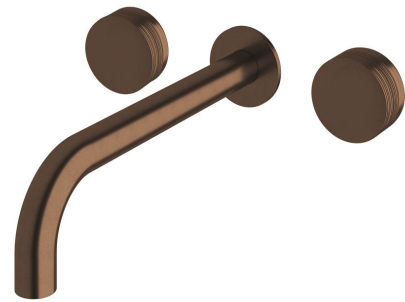

**Milli Pure Bath Set 250mm with Cirque Textured Handles PVD Brushed Bronze**

9511012

| SPECIFICATIONS   |                              |
|--|------------------------------|
| Recommended Use  | Domestic;Hotel;Commercial    |
| Colour Finish  | Brushed Bronze               |
| Primary Material   | DR Brass                     |
| Recommended Pressure Range   | 150 - 500 kPa as per AS3500  |
| Max Continuous Working Temperature (deg C)                         | 65                           |
| Min Continuous Working Temperature (deg C)                         | 5                            |
| Hot Water Unit Suitability   | Storage Tank;Continuous Flow |
| WARRANTY   |                              |
| Warranty - Domestic Use (Years)                                    | 15                           |
| Spare Parts & Labour (Years)                                       | 1                            |
| <i>Please refer to Warranty Page for full Terms and Conditions</i> |                              |