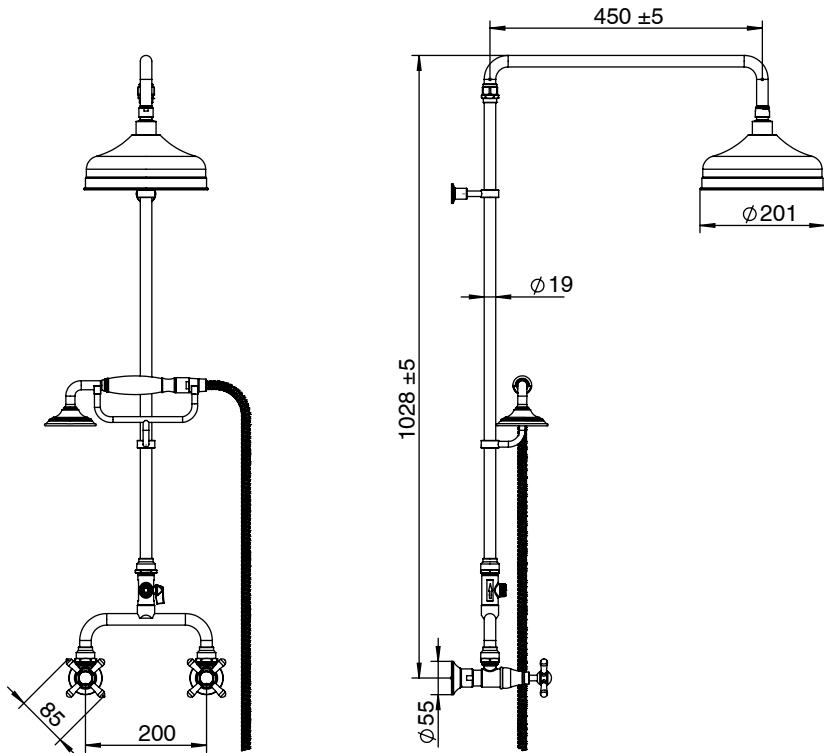

Milli Monument Edit Exposed Twin Telephone Shower Set Cross Handles Brushed Gunmetal (3 Star)

4204521

SPECIFICATIONS

Recommended Use	Domestic, Hotel & Commercial
Colour	Brushed Gunmetal
Finish	Brushed
Material	DR Brass
Recommended Pressure Range	150 - 500 kPa
Maximum Continuous Working Temperature	80 deg C
Suitable for Storage Tank Hot Water	Yes
Suitable for Continuous Flow Hot Water	Yes
Suitable for Gravity Feed Hot Water	No

WARRANTY

Warranty - Domestic Use	15 Years
Spare Parts & Labour	12 Months

Please refer to Warranty Page for full Terms and Conditions

Dimensions are nominal measurements only.

CLEANING RECOMMENDATIONS:

We recommend the use of soapy water or approved cleaners. This product should not be cleaned with abrasive materials. Damage caused by any improper treatment is not covered by the product warranty. Refer to Warranty Conditions

Disclaimer: Products in this specification manual must by regulation be installed by licensed and registered trade people. The manufacturer/distributor reserves the right to vary specifications or delete models from their range without prior notification. Dimensions are nominal measurements only. Dimensions and set-outs listed are correct at time of publication however the manufacturer/distributor takes no responsibility for printing errors.

Published 05/10/2022

To see the complete Milli range go to www.reece.com.au