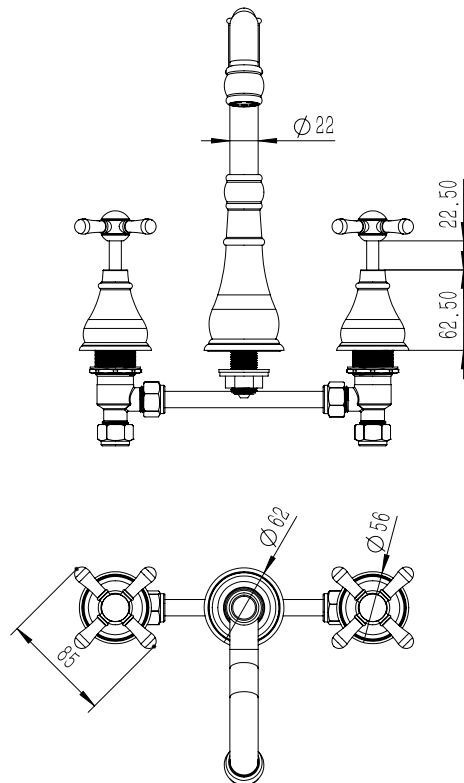

Milli Voir English Basin Set Cross Handle Chrome (5 Star)

2265272

SPECIFICATIONS

Recommended Use	Domestic, hotel and commercial
Colour	Chrome
Material	DR Brass
Recommended Pressure Range	150 - 500 kPa
Max Continuous Working Pressure	500 kPa
Max Continuous Working Temperature	80 deg C
Suitable for Storage Tank Hot Water	Yes
Suitable for Continuous Flow Hot Water	Yes
Suitable for Gravity Feed Hot Water	No

WARRANTY

Warranty - Domestic Use	15 Years
Spare Parts & Labour	12 Months

Please refer to Warranty Page for full Terms and Conditions

Dimensions are nominal measurements only.

CLEANING RECOMMENDATIONS:

We recommend the use of soapy water or approved cleaners. This product should not be cleaned with abrasive materials. Damage caused by any improper treatment is not covered by the product warranty. Refer to Warranty Conditions

Disclaimer: Products in this specification manual must by regulation be installed by licensed and registered trade people. The manufacturer/distributor reserves the right to vary specifications or delete models from their range without prior notification. Dimensions are nominal measurements only. Dimensions and set-outs listed are correct at time of publication however the manufacturer/distributor takes no responsibility for printing errors.

Published 01/06/2020

To see the complete Milli range go to www.reece.com.au