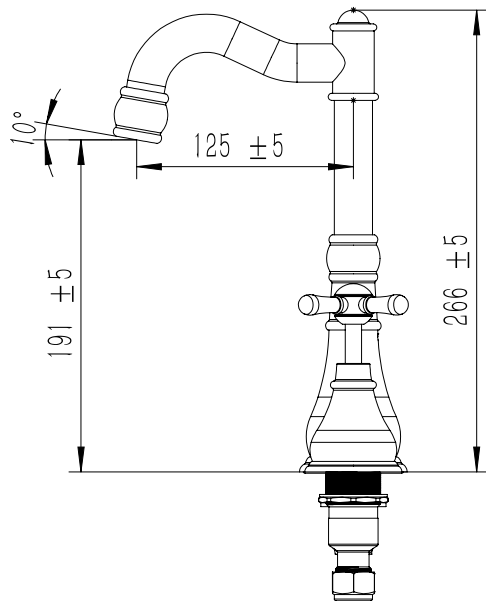

Milli Voir English Basin Set Cross Handle Chrome (5 Star)

2265272

SPECIFICATIONS

Recommended Use	Domestic, hotel and commercial
Colour	Chrome
Material	DR Brass
Recommended Pressure Range	150 - 500 kPa
Max Continuous Working Pressure	500 kPa
Max Continuous Working Temperature	80 deg C
Suitable for Storage Tank Hot Water	Yes
Suitable for Continuous Flow Hot Water	Yes
Suitable for Gravity Feed Hot Water	No

WARRANTY

Warranty - Domestic Use	15 Years
Spare Parts & Labour	12 Months

Please refer to Warranty Page for full Terms and Conditions

Dimensions are nominal measurements only.

CLEANING RECOMMENDATIONS:

We recommend the use of soapy water or approved cleaners. This product should not be cleaned with abrasive materials. Damage caused by any improper treatment is not covered by the product warranty. Refer to Warranty Conditions

Disclaimer: Products in this specification manual must by regulation be installed by licensed and registered trade people. The manufacturer/distributor reserves the right to vary specifications or delete models from their range without prior notification. Dimensions are nominal measurements only. Dimensions and set-outs listed are correct at time of publication however the manufacturer/distributor takes no responsibility for printing errors.

Published 01/06/2020

To see the complete Milli range go to www.reece.com.au