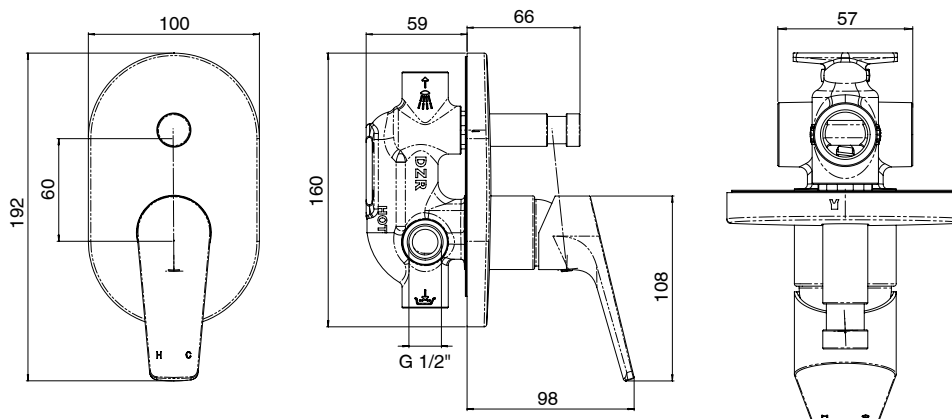

Posh Solus MK3 Shower Mixer Tap with Diverter Chrome

9508810

SPECIFICATIONS

Recommended Use	Domestic, Hotel & Commercial
Colour	Chrome
Finish	Polished
Material	DR Brass
Recommended Pressure Range	150 - 500 kPa
Maximum Continuous Working Temperature	65 deg C
Suitable for Storage Tank Hot Water	Yes
Suitable for Continuous Flow Hot Water	Yes
Suitable for Gravity Feed Hot Water	No

WARRANTY

Warranty - Domestic Use	10 Years
Spare Parts & Labour	12 Months

Please refer to Warranty Page for full Terms and Conditions

Dimensions are nominal measurements only.

CLEANING RECOMMENDATIONS:

We recommend the use of soapy water or approved cleaners. This product should not be cleaned with abrasive materials. Damage caused by any improper treatment is not covered by the product warranty. Refer to Warranty Conditions

Disclaimer: Products in this specification manual must by regulation be installed by licensed and registered trade people. The manufacturer/distributor reserves the right to vary specifications or delete models from their range without prior notification. Dimensions are nominal measurements only. Dimensions and set-outs listed are correct at time of publication however the manufacturer/distributor takes no responsibility for printing errors.

Published 03/03/2022

To see the complete Posh range go to
www.reece.com.au