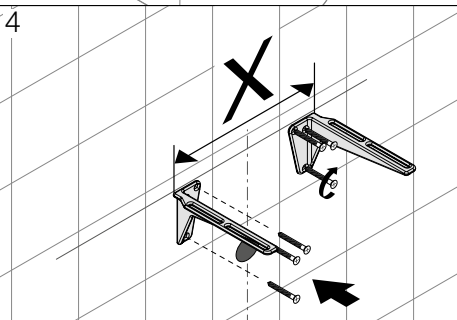

Please ensure a copy of the installation instructions is left with the end user for future reference.

Published 22/09/2020