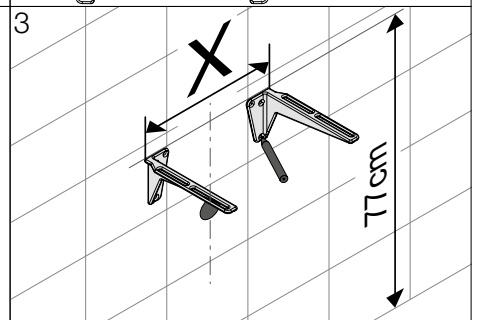

Please ensure a copy of the installation instructions is left with the end user for future reference.

Published 22/09/2020