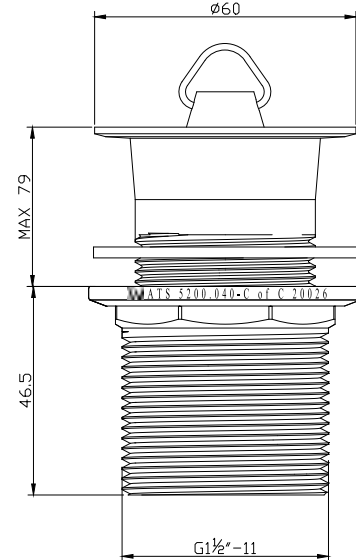

Laufen Sonar Above Counter Basin

INSTALLATION INSTRUCTIONS

2260938 Base (Standard) Plug & Waste
32/40mm 80mm Rubber/Loop Chrome
(Remove plug for installation.)
Suggested only

Installation Note:

- Laufen vitreous china cover waste cover panel to drop into top of waste cavity.
- Use timber noggins in the wall to support fixing brackets supplied if wall mounting basin only.
- Use template supplied to locate basin and fixing brackets to fit basin to counter top.

Please ensure a copy of the installation instructions is left with the end user for future reference.

Published 22/09/2020

Laufen Sonar Above Counter Basin

INSTALLATION INSTRUCTIONS – FOR WALL MOUNTING BASIN