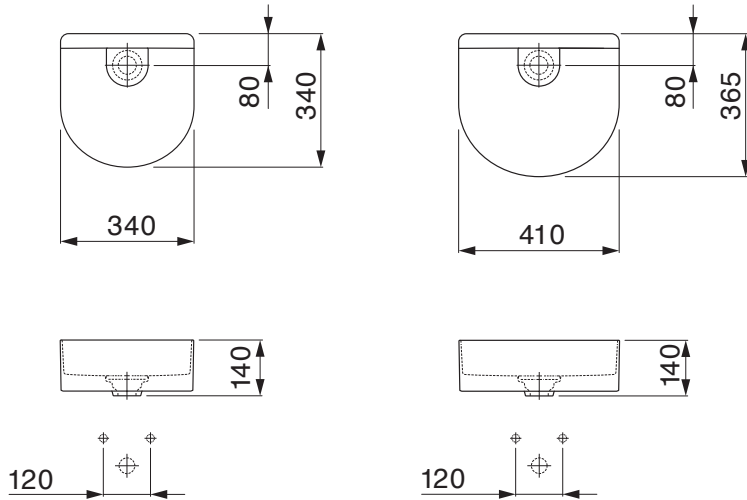

Laufen Sonar Above Counter Basin

INSTALLATION INSTRUCTIONS

2260938 Base (Standard) Plug & Waste
32/40mm 80mm Rubber/Loop Chrome
(Remove plug for installation.)
Suggested only

Installation Note:

- Laufen vitreous china cover waste cover panel to drop into top of waste cavity.
- Use timber noggins in the wall to support fixing brackets supplied if wall mounting basin only.
- Use template supplied to locate basin and fixing brackets to fit basin to counter top.