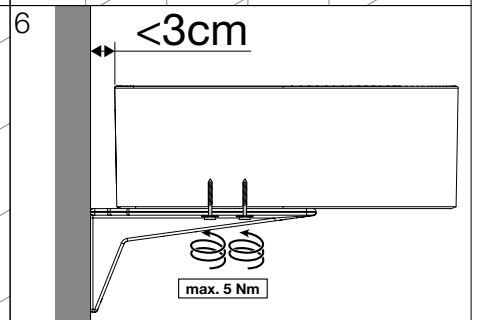

Please ensure a copy of the installation instructions is left with the end user for future reference.

Published 22/09/2020