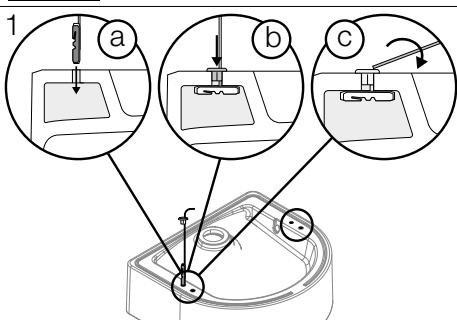

Please ensure a copy of the installation instructions is left with the end user for future reference.

Published 22/09/2020