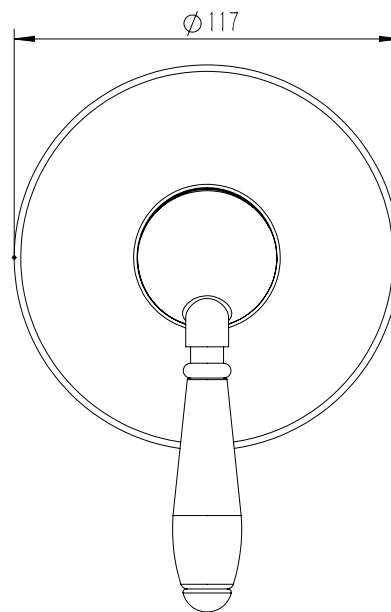

Milli Voir Shower / Bath Mixer Brushed Gunmetal with Porcelain Handles

2265526

SPECIFICATIONS

Recommended Use	Domestic, hotel and commercial
Colour	Gunmetal
Material	DR Brass
Recommended Pressure Range	150 - 500 kPa
Max Continuous Working Pressure	500 kPa
Max Continuous Working Temperature	80 deg C
Suitable for Storage Tank Hot Water	Yes
Suitable for Continuous Flow Hot Water	Yes
Suitable for Gravity Feed Hot Water	No

WARRANTY

Warranty - Domestic Use	15 Years
Spare Parts & Labour	12 Months

Please refer to Warranty Page for full Terms and Conditions

Dimensions are nominal measurements only.

CLEANING RECOMMENDATIONS:

We recommend the use of soapy water or approved cleaners. This product should not be cleaned with abrasive materials. Damage caused by any improper treatment is not covered by the product warranty. Refer to Warranty Conditions

Disclaimer: Products in this specification manual must by regulation be installed by licensed and registered trade people. The manufacturer/distributor reserves the right to vary specifications or delete models from their range without prior notification. Dimensions are nominal measurements only. Dimensions and set-outs listed are correct at time of publication however the manufacturer/distributor takes no responsibility for printing errors.

Published 01/06/2020

To see the complete Milli range go to www.reece.com.au