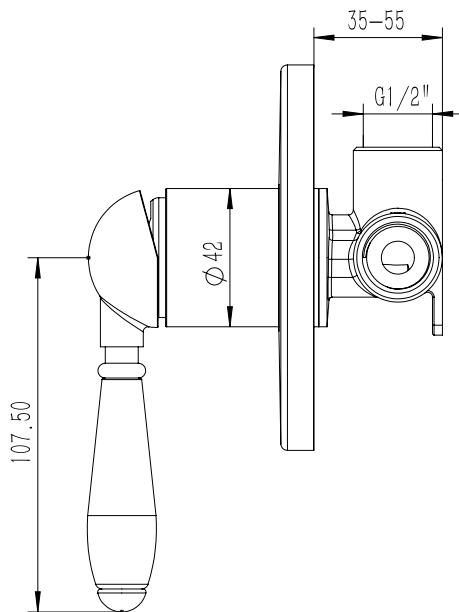

Milli Voir Shower / Bath Mixer Brushed Gunmetal with Porcelain Handles

2265526

SPECIFICATIONS

Recommended Use	Domestic, hotel and commercial
Colour	Gunmetal
Material	DR Brass
Recommended Pressure Range	150 - 500 kPa
Max Continuous Working Pressure	500 kPa
Max Continuous Working Temperature	80 deg C
Suitable for Storage Tank Hot Water	Yes
Suitable for Continuous Flow Hot Water	Yes
Suitable for Gravity Feed Hot Water	No

WARRANTY

Warranty - Domestic Use	15 Years
Spare Parts & Labour	12 Months

Please refer to Warranty Page for full Terms and Conditions

Dimensions are nominal measurements only.

CLEANING RECOMMENDATIONS:

We recommend the use of soapy water or approved cleaners. This product should not be cleaned with abrasive materials. Damage caused by any improper treatment is not covered by the product warranty. Refer to Warranty Conditions

Disclaimer: Products in this specification manual must by regulation be installed by licensed and registered trade people. The manufacturer/distributor reserves the right to vary specifications or delete models from their range without prior notification. Dimensions are nominal measurements only. Dimensions and set-outs listed are correct at time of publication however the manufacturer/distributor takes no responsibility for printing errors.

Published 01/06/2020

To see the complete Milli range go to www.reece.com.au