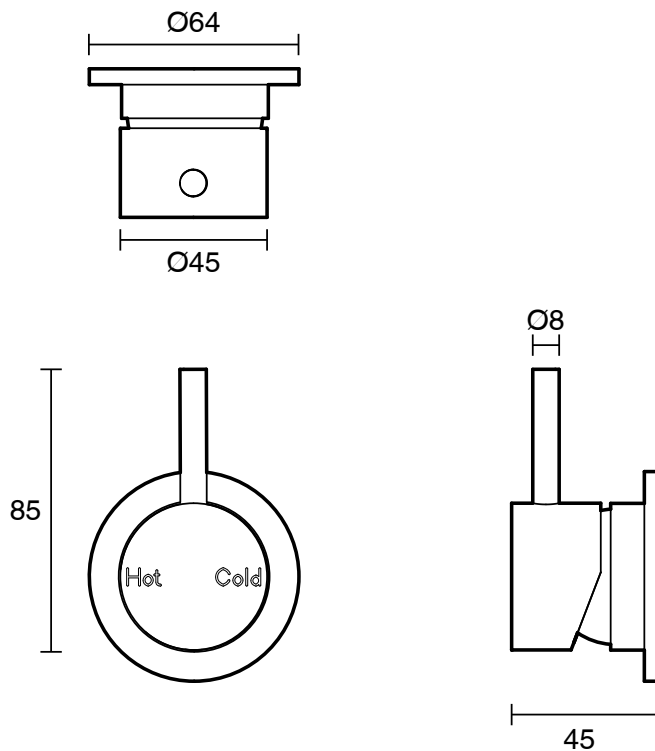

## Sussex Scala Shower / Bath Mixer Tap 316 Stainless Steel

2262975

SPECIFICATIONS	
Recommended Use	Residential;Commercial
Colour Finish	Brushed Stainless Steel
Primary Material	Stainless Steel 316
Recommended Pressure Range	150 - 500 kPa as per AS3500
Max Continuous Working Temperature (deg C)	65
Min Continuous Working Temperature (deg C)	1
WARRANTY	
Residential Use (Years)	40
Commercial Use (Years)	10
<i>Please refer to Sussex Warranty page for full Terms and Conditions</i>	

Dimensions are nominal measurements only.