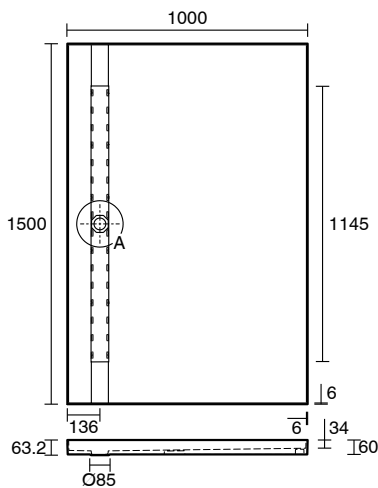

Posh Solus Tile Over Shower Tray with 1140mm Long Rear Stainless Steel Tile Insert Channel Suits Tiles up to 8mm 1500mm x 1000mm

9512269

SPECIFICATIONS

Recommended Use	Domestic, Hotel & Commercial
Shower Base Colour	Grey
Shower Base Material	SMC
Shower Grate Material	Stainless Steel (316 Grade)
Waste Position	Centre Rear
Shower Base Waste Size	50 mm
Weight of Shower Base	24 kg
Usage	Corner & Alcove Install

WARRANTY

Warranty - Domestic Use	10 Years
Spare Parts & Labour	12 Months

Please refer to Warranty Page for full Terms and Conditions

Dimensions are nominal measurements only.

CLEANING RECOMMENDATIONS:

We recommend the use of soapy water or approved cleaners. This product should not be cleaned with abrasive materials. Damage caused by any improper treatment is not covered by the product warranty. Refer to Warranty Conditions

Disclaimer: Products in this specification manual must by regulation be installed by licensed and registered trade people. The manufacturer/distributor reserves the right to vary specifications or delete models from their range without prior notification. Dimensions are nominal measurements only. Dimensions and set-outs listed are correct at time of publication however the manufacturer/distributor takes no responsibility for printing errors.

Published 31/07/2023

To see the complete Posh range go to
www.reece.com.au