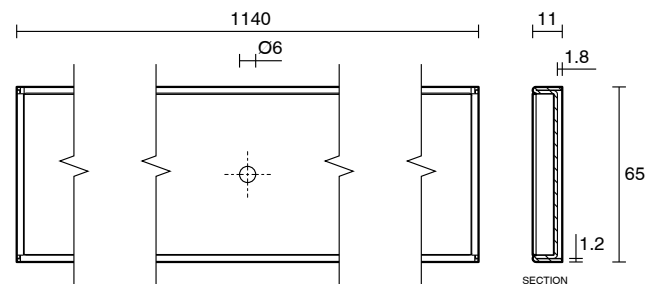

Posh Solus Tile Over Shower Tray with 1140mm Long Rear Stainless Steel Tile Insert Channel Suits Tiles up to 8mm 1500mm x 1000mm

9512269

SPECIFICATIONS

Recommended Use	Domestic, Hotel & Commercial
Shower Base Colour	Grey
Shower Base Material	SMC
Shower Grate Material	Stainless Steel (316 Grade)
Waste Position	Centre Rear
Shower Base Waste Size	50 mm
Weight of Shower Base	24 kg
Usage	Corner & Alcove Install

WARRANTY

Warranty - Domestic Use	10 Years
Spare Parts & Labour	12 Months

Please refer to Warranty Page for full Terms and Conditions

Dimensions are nominal measurements only.

CLEANING RECOMMENDATIONS:

We recommend the use of soapy water or approved cleaners. This product should not be cleaned with abrasive materials. Damage caused by any improper treatment is not covered by the product warranty. Refer to Warranty Conditions

Disclaimer: Products in this specification manual must by regulation be installed by licensed and registered trade people. The manufacturer/distributor reserves the right to vary specifications or delete models from their range without prior notification. Dimensions are nominal measurements only. Dimensions and set-outs listed are correct at time of publication however the manufacturer/distributor takes no responsibility for printing errors.

Published 31/07/2023

To see the complete Posh range go to
www.reece.com.au