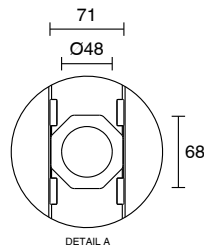

Posh Solus Tile Over Shower Tray with 1140mm Long Rear Stainless Steel Tile Insert Channel Suits Tiles up to 8mm 1500mm x 1000mm

9512269

SPECIFICATIONS

Recommended Use	Domestic, Hotel & Commercial
Shower Base Colour	Grey
Shower Base Material	SMC
Shower Grate Material	Stainless Steel (316 Grade)
Waste Position	Centre Rear
Shower Base Waste Size	50 mm
Weight of Shower Base	24 kg
Usage	Corner & Alcove Install

WARRANTY

Warranty - Domestic Use	10 Years
Spare Parts & Labour	12 Months

Please refer to Warranty Page for full Terms and Conditions

Dimensions are nominal measurements only.

CLEANING RECOMMENDATIONS:

We recommend the use of soapy water or approved cleaners. This product should not be cleaned with abrasive materials. Damage caused by any improper treatment is not covered by the product warranty. Refer to Warranty Conditions

Disclaimer: Products in this specification manual must by regulation be installed by licensed and registered trade people. The manufacturer/distributor reserves the right to vary specifications or delete models from their range without prior notification. Dimensions are nominal measurements only. Dimensions and set-outs listed are correct at time of publication however the manufacturer/distributor takes no responsibility for printing errors.

Published 31/07/2023

To see the complete Posh range go to
www.reece.com.au