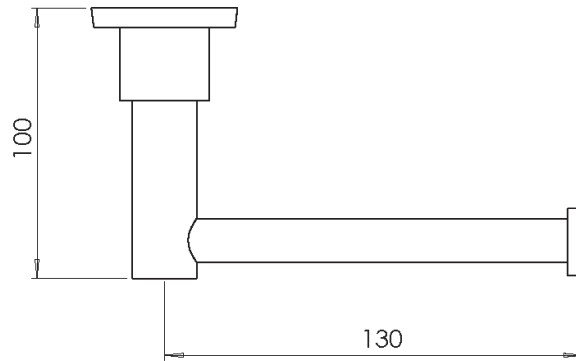

Phoenix Gen X Toilet Roll Holder Chrome

274280

SPECIFICATIONS	
Recommended Use	Domestic;Hotel;Commercial
Colour Finish	Polished Chrome
Primary Material	Brass
WARRANTY	
Replacement Only - Domestic Use (Years)	7
Parts Replacement Only (Years)	1
<i>Please refer to Warranty Page for full Terms and Conditions</i>	