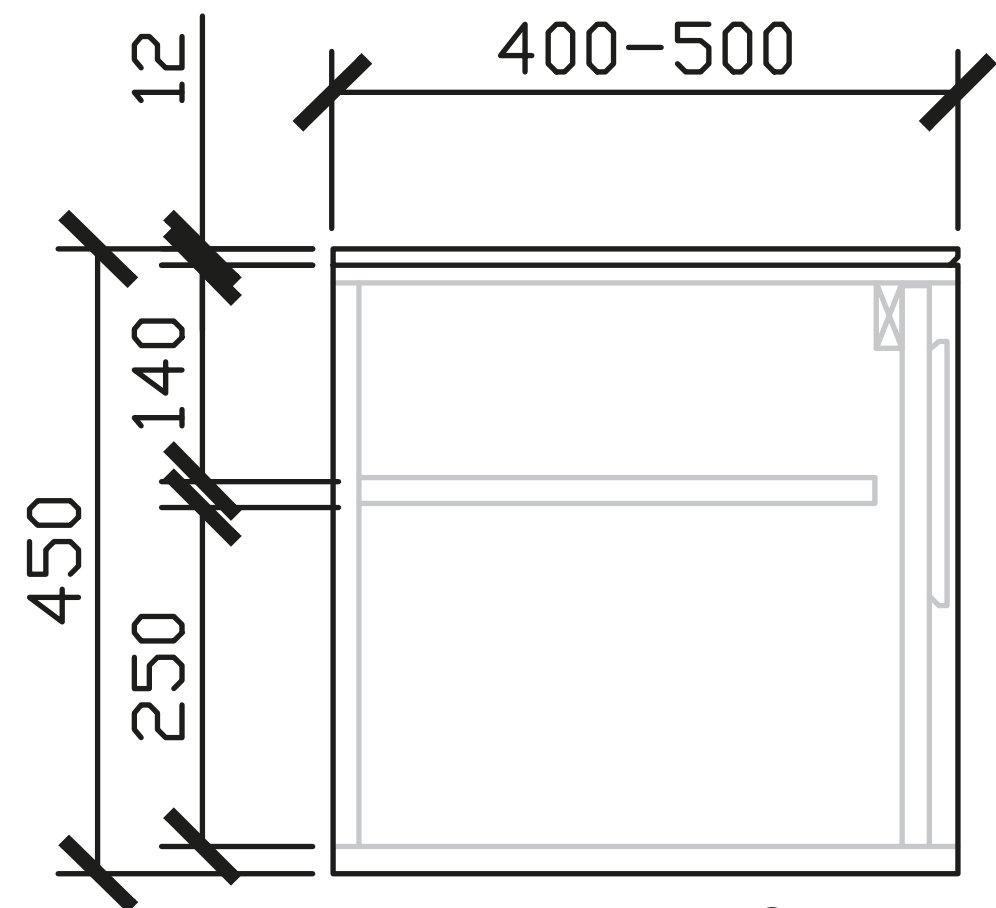

801-1100W x 400-500D x 450H

INTERNAL VIEW for all size

SIDE VIEW for all sizes