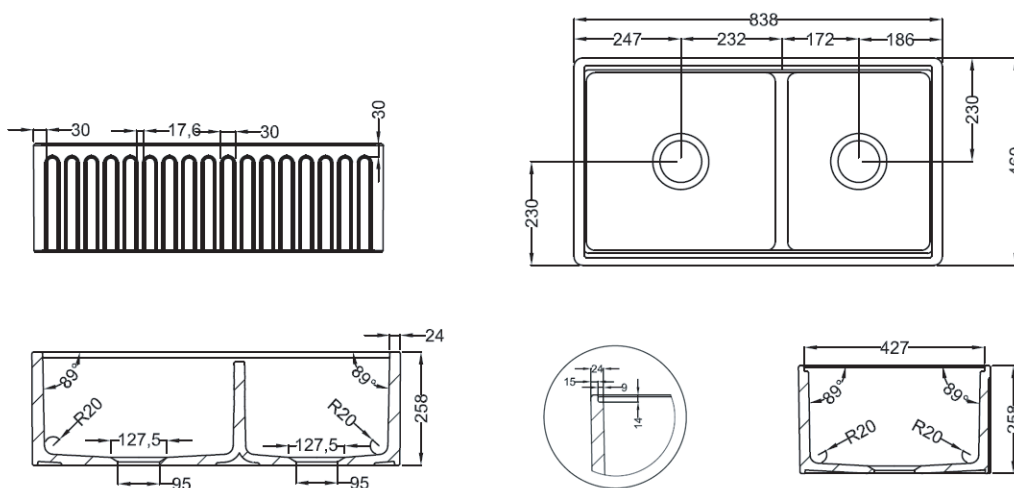

Dimensions are nominal measurements only.

CLEANING RECOMMENDATIONS:

We recommend the use of soapy water or approved cleaners. This product should not be cleaned with abrasive materials. Damage caused by any improper treatment is not covered by the product warranty. Refer to Warranty Conditions

Disclaimer: Products in this specification manual must by regulation be installed by licensed and registered trade people. The manufacturer/distributor reserves the right to vary specifications or delete models from their range without prior notification. Dimensions are nominal measurements only. Dimensions and set-outs listed are correct at time of publication however the manufacturer/distributor takes no responsibility for printing errors.

Published 26/03/2025

To see the complete Memo range go to www.reece.com.au