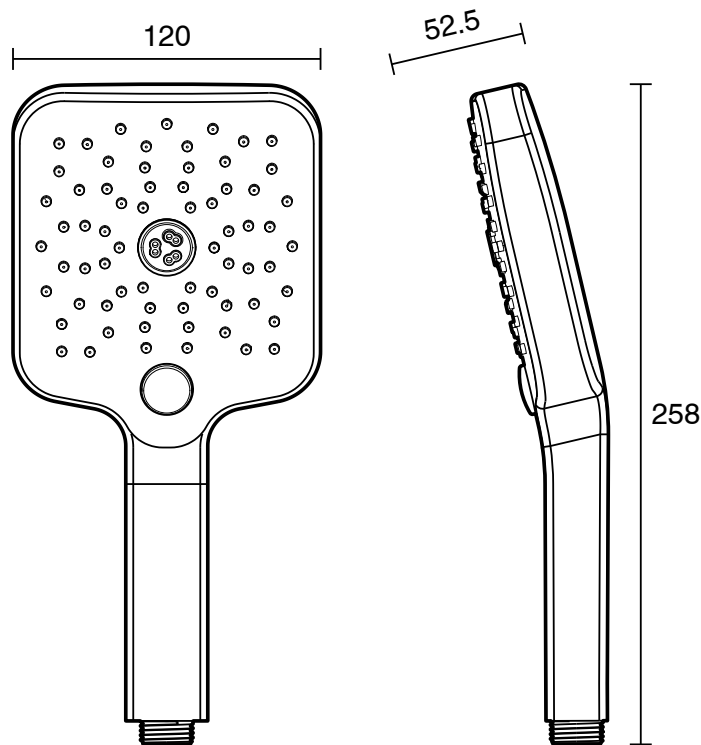

mizu

Mizu Soothe Handpiece Only 3F Chrome (5 Star)

11916

SPECIFICATIONS

Recommended Use	Domestic;Commercial;Hotel
Colour Finish	Chrome
Max Continuous Working Pressure (kPa)	500
Max Continuous Working Temperature (deg C)	65

WARRANTY

Warranty - Domestic Use (Years)	10
Spare Parts & Labour (Years)	1

Please refer to Warranty Page for full Terms and Conditions

Dimensions are nominal measurements only.

CLEANING RECOMMENDATIONS:

We recommend the use of soapy water or approved cleaners. This product should not be cleaned with abrasive materials. Damage caused by any improper treatment is not covered by the product warranty. Refer to Warranty Conditions

Disclaimer: Products in this specification manual must by regulation be installed by licensed and registered trade people. The manufacturer/distributor reserves the right to vary specifications or delete models from their range without prior notification. Dimensions are nominal measurements only. Dimensions and set-outs listed are correct at time of publication however the manufacturer/distributor takes no responsibility for printing errors.

Published 26/11/2024

To see the complete Mizu range go to www.reece.com.au