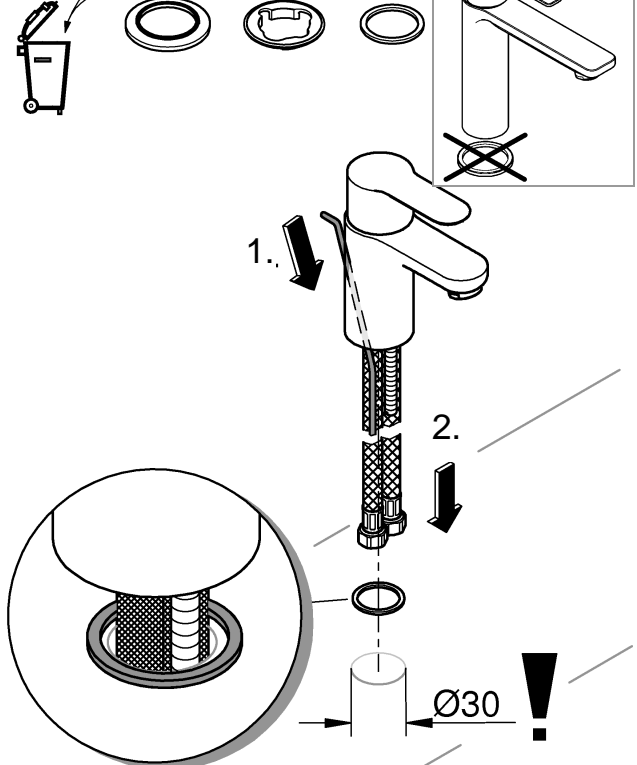

Installation and connection, see Fig. [1] - [3].

Refer to the dimensional drawing.

The cold-water supply must be connected on the right and the hot-water supply on the left.

Open cold and hot-water supply and check connections for watertightness!

Replacing the cartridge.

Assemble in reverse order.

Observe the correct installation position!

Make sure that the cartridge seals engage in the grooves on the housing. Screw in and tighten screwing.

Replacement parts (* = special accessories).

Care

For directions on the care of this fitting, refer to the accompanying Care Instructions.

1a

1b

2

3

LINEARE NEW
 HI-RISE BASIN MIXER
 MODEL #23861001

Pure Freude
 an Wasser