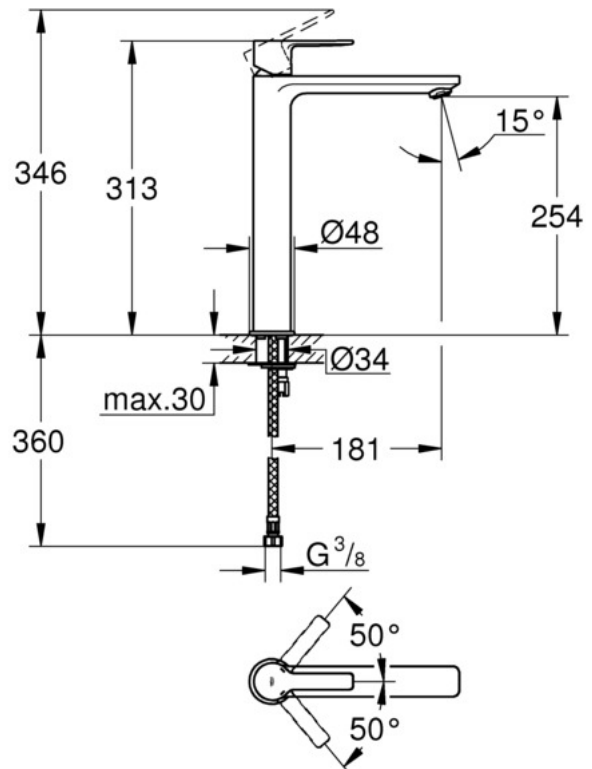

Product Description:

Lineare New Single Lever Basin Mixer
S-Size
Single Hole Installation

GROHE SilkMove® 35 mm ceramic cartridge
Adjustable flow rate limiter

GROHE StarLight® chrome finish

GROHE QuickFix Plus Rapid Installation System

Mousseur (Aerator)
Smooth body
Flexible connection hoses