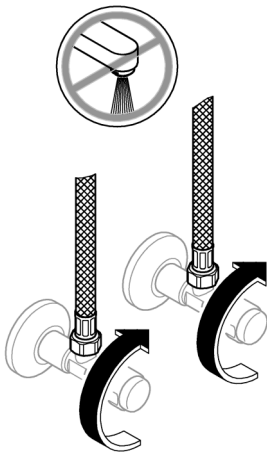

Replacing the cartridge.

Assemble in reverse order.

Observe the correct installation position!

Make sure that the cartridge seals engage in the grooves on the housing. Screw in and tighten screwing.

Replacement parts (* = special accessories).

Care

For directions on the care of this fitting, refer to the accompanying Care Instructions.

1a

1b

2

3

LINEARE NEW
 HI-RISE BASIN MIXER
 MODEL #23861001

Pure Freude
 an Wasser

Spare Parts

	Product Description	Order-nr.	Units per package
1	Lever	46980000	1
2	Cap	46581000	1
3	Screw coupling	07419000	1
4	Cartridge	46580000	1
5	Shank fastening assembly	46645000	1
6	Mounting wrench - optional extra	19017000	0