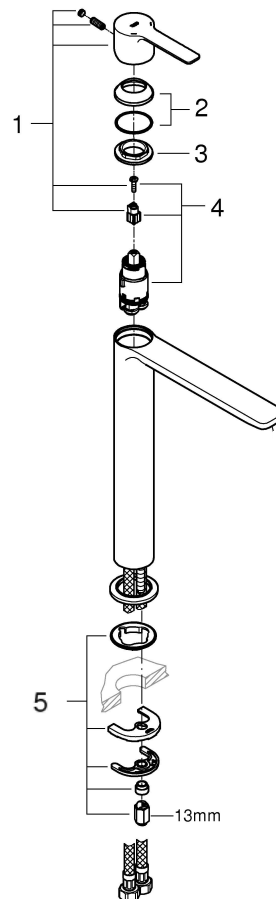

Installation and connection, see Fig. [1] - [3].

Refer to the dimensional drawing.

The cold-water supply must be connected on the right and the hot-water supply on the left.

Open cold and hot-water supply and check connections for watertightness!

Replacing the cartridge.

Assemble in reverse order.

Observe the correct installation position!

Make sure that the cartridge seals engage in the grooves on the housing. Screw in and tighten screwing.

Replacement parts (* = special accessories).

Care

For directions on the care of this fitting, refer to the accompanying Care Instructions.

1a

1b

2

3

LINEARE NEW
 HI-RISE BASIN MIXER
 MODEL #23861001

Pure Freude
 an Wasser

Spare Parts

	Product Description	Order-nr.	Units per package
1	Lever	46980000	1
2	Cap	46581000	1
3	Screw coupling	07419000	1
4	Cartridge	46580000	1
5	Shank fastening assembly	46645000	1
6	Mounting wrench - optional extra	19017000	0