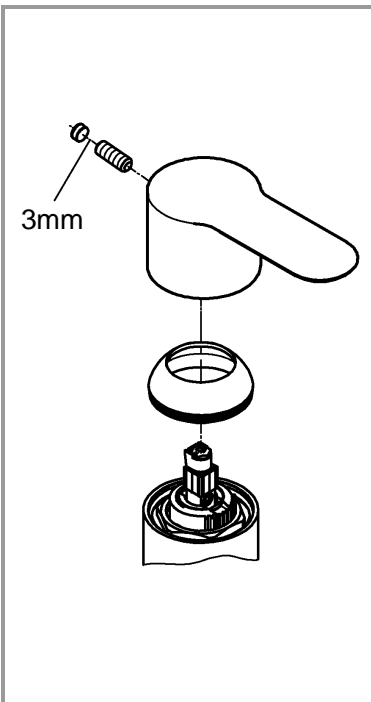

Installation and connection, see Fig. [1] - [3].

Refer to the dimensional drawing.

The cold-water supply must be connected on the right and the hot-water supply on the left.

Open cold and hot-water supply and check connections for watertightness!

Replacing the cartridge.

Assemble in reverse order.

Observe the correct installation position!

Make sure that the cartridge seals engage in the grooves on the housing. Screw in and tighten screwing.

Replacement parts (* = special accessories).

Care

For directions on the care of this fitting, refer to the accompanying Care Instructions.

1a

1b

2

3

LINEARE NEW
 HI-RISE BASIN MIXER
 MODEL #23861001

Pure Freude
 an Wasser