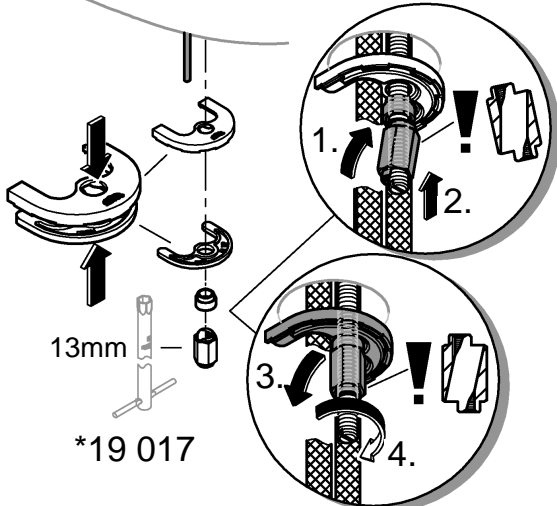

Installation and connection, see Fig. [1] - [3].

Refer to the dimensional drawing.

The cold-water supply must be connected on the right and the hot-water supply on the left.

Open cold and hot-water supply and check connections for watertightness!

Replacing the cartridge.

Assemble in reverse order.

Observe the correct installation position!

Make sure that the cartridge seals engage in the grooves on the housing. Screw in and tighten screwing.

Replacement parts (* = special accessories).

Care

For directions on the care of this fitting, refer to the accompanying Care Instructions.

1a

1b

2

3

LINEARE NEW
 HI-RISE BASIN MIXER
 MODEL #23861001

Pure Freude
 an Wasser

Spare Parts

	Product Description	Order-nr.	Units per package
1	Lever	46980000	1
2	Cap	46581000	1
3	Screw coupling	07419000	1
4	Cartridge	46580000	1
5	Shank fastening assembly	46645000	1
6	Mounting wrench - optional extra	19017000	0