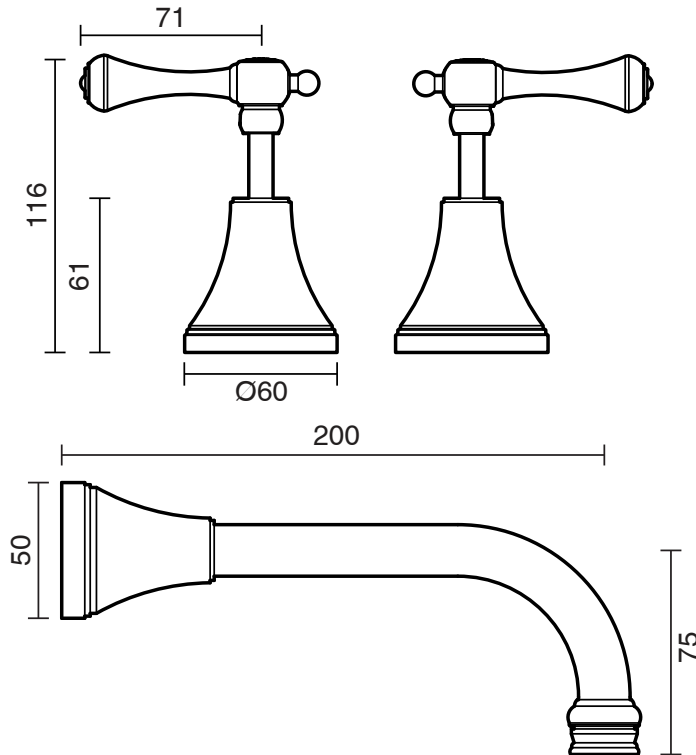

KADO

Kado Era Wall Bath Set 200mm Lever Handle Brushed Nickel

9512066

SPECIFICATIONS

Recommended Use	Domestic, Hotel & Commercial
Colour	Brushed Nickel
Finish	Brushed
Material	DR Brass
Recommended Pressure Range	150 - 500 kPa
Maximum Continuous Working Temperature	80 deg C
Suitable for Storage Tank Hot Water	Yes
Suitable for Continuous Flow Hot Water	Yes
Suitable for Gravity Feed Hot Water	No

WARRANTY

Warranty - Domestic Use	10 Years
Spare Parts & Labour	12 Months

Please refer to Warranty Page for full Terms and Conditions

Dimensions are nominal measurements only.

CLEANING RECOMMENDATIONS:

We recommend the use of soapy water or approved cleaners. This product should not be cleaned with abrasive materials. Damage caused by any improper treatment is not covered by the product warranty. Refer to Warranty Conditions

Disclaimer: Products in this specification manual must by regulation be installed by licensed and registered trade people. The manufacturer/distributor reserves the right to vary specifications or delete models from their range without prior notification. Dimensions are nominal measurements only. Dimensions and set-outs listed are correct at time of publication however the manufacturer/distributor takes no responsibility for printing errors.

Published 12/10/2023

To see the complete Kado range go to www.reece.com.au