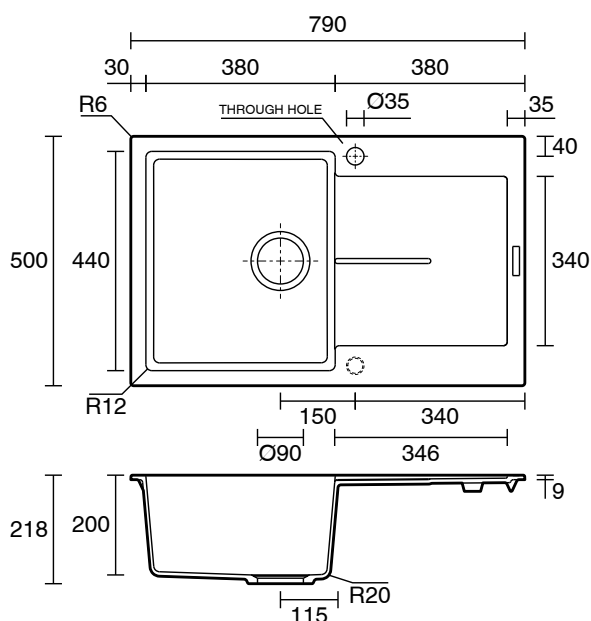

Dimensions are nominal measurements only.

CLEANING RECOMMENDATIONS:

We recommend the use of soapy water or approved cleaners. This product should not be cleaned with abrasive materials. Damage caused by any improper treatment is not covered by the product warranty. Refer to Warranty Conditions

Disclaimer: Products in this specification manual must by regulation be installed by licensed and registered trade people. The manufacturer/distributor reserves the right to vary specifications or delete models from their range without prior notification. Dimensions are nominal measurements only. Dimensions and set-outs listed are correct at time of publication however the manufacturer/distributor takes no responsibility for printing errors.

Published 27/11/2023

To see the complete Memo range go to www.reece.com.au