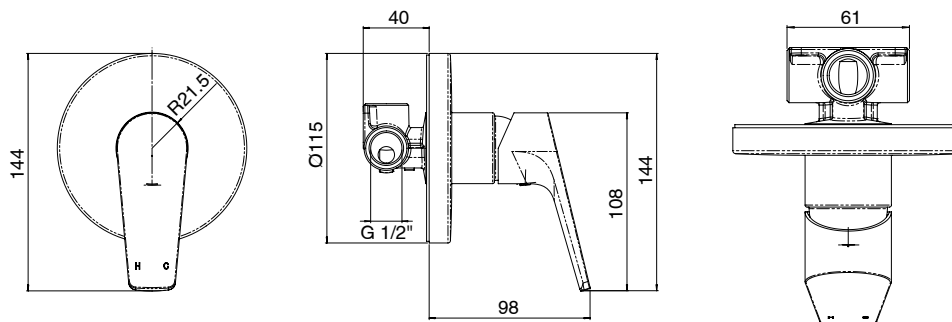

Posh Solus MK3 Shower Mixer Tap Chrome

9508809

SPECIFICATIONS

Recommended Use	Domestic, Hotel & Commercial
Colour	Chrome
Finish	Polished
Material	DR Brass
Recommended Pressure Range	150 - 500 kPa
Maximum Continuous Working Temperature	65 deg C
Suitable for Storage Tank Hot Water	Yes
Suitable for Continuous Flow Hot Water	Yes
Suitable for Gravity Feed Hot Water	No

WARRANTY

Warranty - Domestic Use	10 Years
Spare Parts & Labour	12 Months

Please refer to Warranty Page for full Terms and Conditions

Dimensions are nominal measurements only.

CLEANING RECOMMENDATIONS:

We recommend the use of soapy water or approved cleaners. This product should not be cleaned with abrasive materials. Damage caused by any improper treatment is not covered by the product warranty. Refer to Warranty Conditions

Disclaimer: Products in this specification manual must by regulation be installed by licensed and registered trade people. The manufacturer/distributor reserves the right to vary specifications or delete models from their range without prior notification. Dimensions are nominal measurements only. Dimensions and set-outs listed are correct at time of publication however the manufacturer/distributor takes no responsibility for printing errors.

Published 03/03/2022

To see the complete Posh range go to
www.reece.com.au