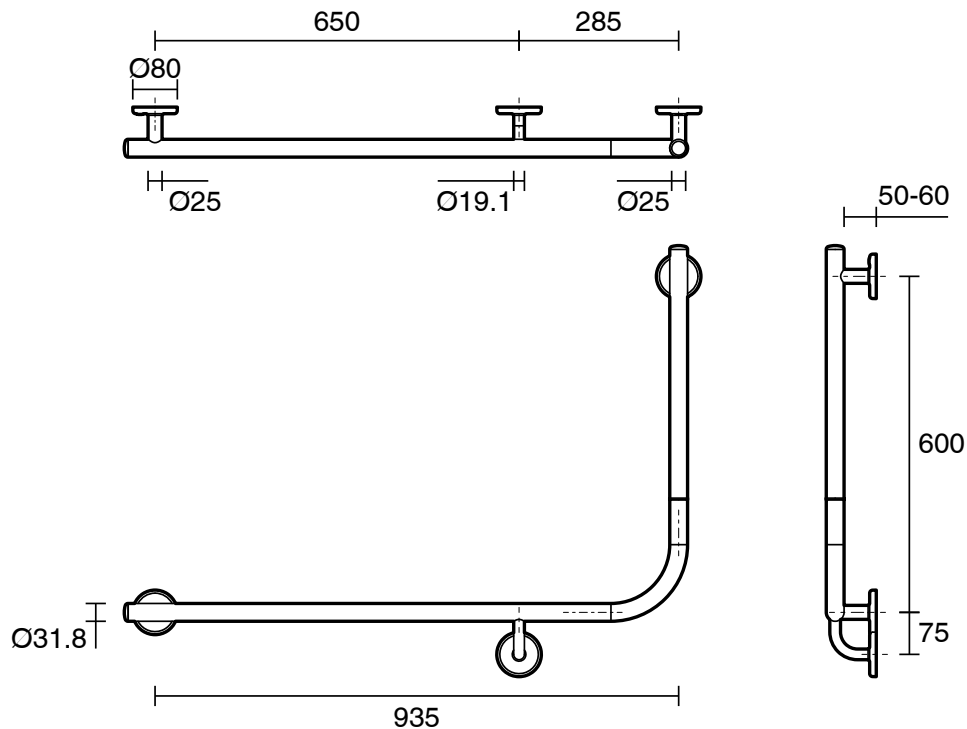

mizu

Mizu Drift 935 x 600 x 90 Degree Accessible Toilet Grab Rail Modular Left Hand Matte Black

2266543

SPECIFICATIONS

Recommended Use	Domestic, Hotel & Commercial
Colour	Matte Black
Material	304 grade (18/8) stainless steel
Weight Capacity	113 kg
Fixings	Double

WARRANTY

Replacement Only - Domestic Use	20 Years
Parts Replacement Only	12 Months

Please refer to Warranty Page for full Terms and Conditions

Dimensions are nominal measurements only.

CLEANING RECOMMENDATIONS:

We recommend the use of soapy water or approved cleaners. This product should not be cleaned with abrasive materials. Damage caused by any improper treatment is not covered by the product warranty. Refer to Warranty Conditions

Disclaimer: Products in this specification manual must by regulation be installed by licensed and registered trade people. The manufacturer/distributor reserves the right to vary specifications or delete models from their range without prior notification. Dimensions are nominal measurements only. Dimensions and set-outs listed are correct at time of publication however the manufacturer/distributor takes no responsibility for printing errors.

Published 05/07/2024

To see the complete Mizu range go to
www.reece.com.au