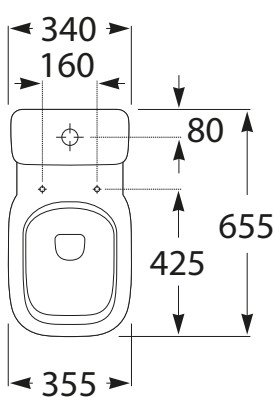

Roca Debba Close Coupled Back to Wall Back Inlet Toilet Suite with Soft Close Quick Release Seat White (4*)

SPECIFICATIONS	
Recommended Use	Domestic, Hotel & Commercial
Material	Vitreous China
Colour	White
Weight of Pan	26.5 kg
Weight of Cistern	10 kg
Water Inlet Position	Back Inlet
Inlet Valve Pressure Rating	500kPa
Pan Fixing	Fixed to floor using fixing bolts (not supplied) and bedded with sealant.
Toilet Seat	Soft Close Quick Release
Rim Configuration	Box Rim
Outlet Type	Universal S & P Trap
S Trap Setout	95 - 155mm
P Trap Setout	180mm
WARRANTY	
Warranty - Domestic Use	15 Years
Spare Parts & Labour	12 Months

Please refer to Warranty Page for full Terms and Conditions

Dimensions are nominal measurements only.

Disclaimer: Products in this specification manual must by regulation be installed by licensed and registered trade people. The manufacturer/distributor reserves the right to vary specifications or delete models from their range without prior notification. Dimensions are nominal measurements only. Dimensions and set-outs listed are correct at time of publication however the manufacturer/distributor takes no responsibility for printing errors.