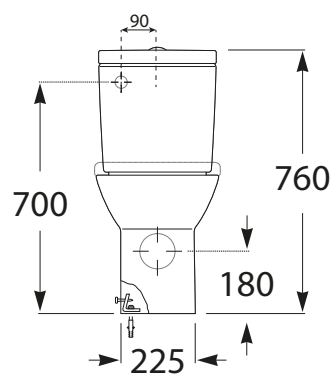

Roca Debba Close Coupled Back to Wall Back Inlet Toilet Suite with Soft Close Quick Release Seat White (4*)

SPECIFICATIONS	
Recommended Use	Domestic, Hotel & Commercial
Material	Vitreous China
Colour	White
Weight of Pan	26.5 kg
Weight of Cistern	10 kg
Water Inlet Position	Back Inlet
Inlet Valve Pressure Rating	500kPa
Pan Fixing	Fixed to floor using fixing bolts (not supplied) and bedded with sealant.
Toilet Seat	Soft Close Quick Release
Rim Configuration	Box Rim
Outlet Type	Universal S & P Trap
S Trap Setout	95 - 155mm
P Trap Setout	180mm
WARRANTY	
Warranty - Domestic Use	15 Years
Spare Parts & Labour	12 Months

Please refer to Warranty Page for full Terms and Conditions

Dimensions are nominal measurements only.

Disclaimer: Products in this specification manual must by regulation be installed by licensed and registered trade people. The manufacturer/distributor reserves the right to vary specifications or delete models from their range without prior notification. Dimensions are nominal measurements only. Dimensions and set-outs listed are correct at time of publication however the manufacturer/distributor takes no responsibility for printing errors.