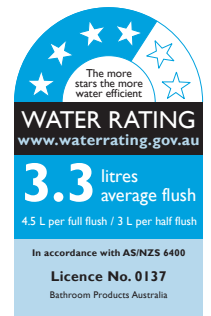

Roca Debba Close Coupled Back to Wall Back Inlet Toilet Suite with Soft Close Quick Release Seat White (4*)

SPECIFICATIONS	
Recommended Use	Domestic, Hotel & Commercial
Material	Vitreous China
Colour	White
Weight of Pan	26.5 kg
Weight of Cistern	10 kg
Water Inlet Position	Back Inlet
Inlet Valve Pressure Rating	500kPa
Pan Fixing	Fixed to floor using fixing bolts (not supplied) and bedded with sealant.
Toilet Seat	Soft Close Quick Release
Rim Configuration	Box Rim
Outlet Type	Universal S & P Trap
S Trap Setout	95 - 155mm
P Trap Setout	180mm
WARRANTY	
Warranty - Domestic Use	15 Years
Spare Parts & Labour	12 Months

Please refer to Warranty Page for full Terms and Conditions

Dimensions are nominal measurements only.

Disclaimer: Products in this specification manual must by regulation be installed by licensed and registered trade people. The manufacturer/distributor reserves the right to vary specifications or delete models from their range without prior notification. Dimensions are nominal measurements only. Dimensions and set-outs listed are correct at time of publication however the manufacturer/distributor takes no responsibility for printing errors.

Published 05/11/2021