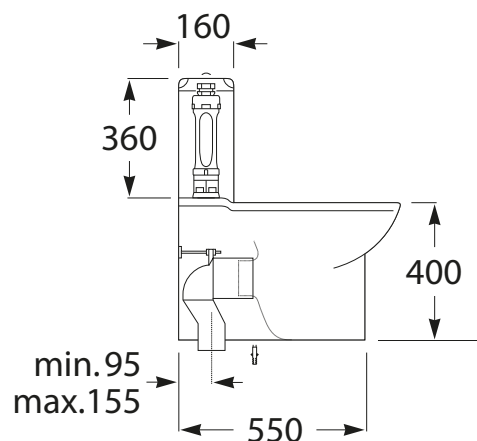

Roca Debba Close Coupled Back to Wall Back Inlet Toilet Suite with Soft Close Quick Release Seat White (4*)

SPECIFICATIONS	
Recommended Use	Domestic, Hotel & Commercial
Material	Vitreous China
Colour	White
Weight of Pan	26.5 kg
Weight of Cistern	10 kg
Water Inlet Position	Back Inlet
Inlet Valve Pressure Rating	500kPa
Pan Fixing	Fixed to floor using fixing bolts (not supplied) and bedded with sealant.
Toilet Seat	Soft Close Quick Release
Rim Configuration	Box Rim
Outlet Type	Universal S & P Trap
S Trap Setout	95 - 155mm
P Trap Setout	180mm
WARRANTY	
Warranty - Domestic Use	15 Years
Spare Parts & Labour	12 Months

Please refer to Warranty Page for full Terms and Conditions

Dimensions are nominal measurements only.

Disclaimer: Products in this specification manual must by regulation be installed by licensed and registered trade people. The manufacturer/distributor reserves the right to vary specifications or delete models from their range without prior notification. Dimensions are nominal measurements only. Dimensions and set-outs listed are correct at time of publication however the manufacturer/distributor takes no responsibility for printing errors.